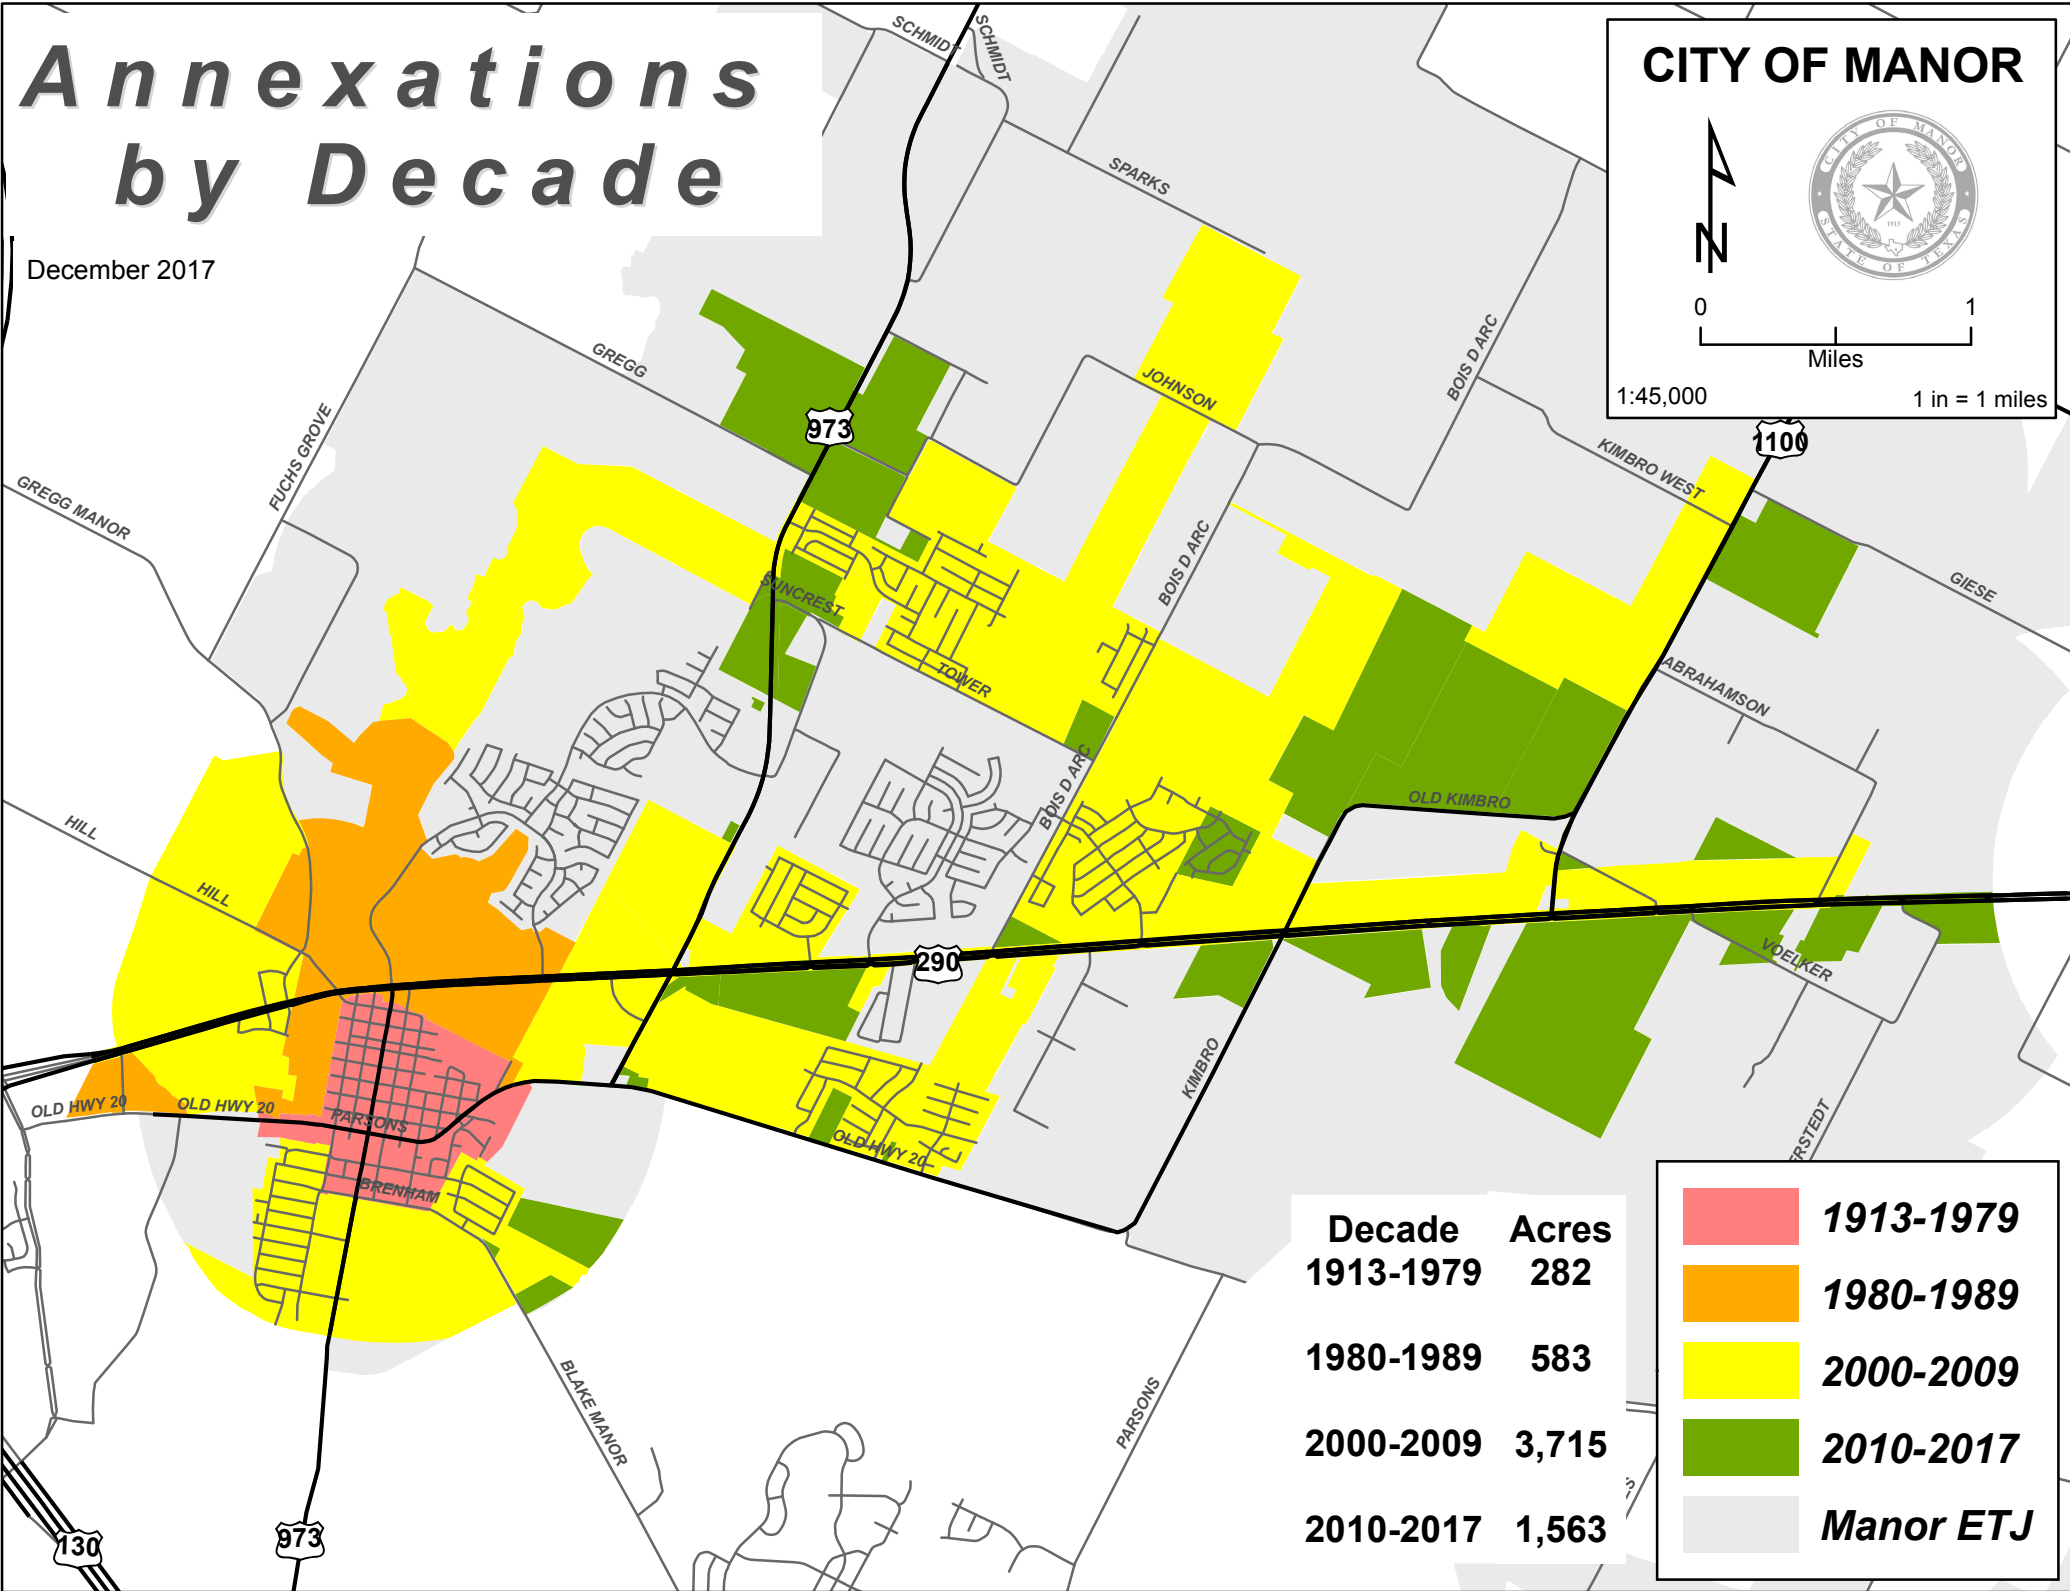

Annexations by Decade

December 2017

CITY OF MANOR

0 1
Miles
1:45,000 1 in = 1 miles

Decade	Acres
1913-1979	282
1980-1989	583
2000-2009	3,715
2010-2017	1,563

	1913-1979
	1980-1989
	2000-2009
	2010-2017
	Manor ETJ