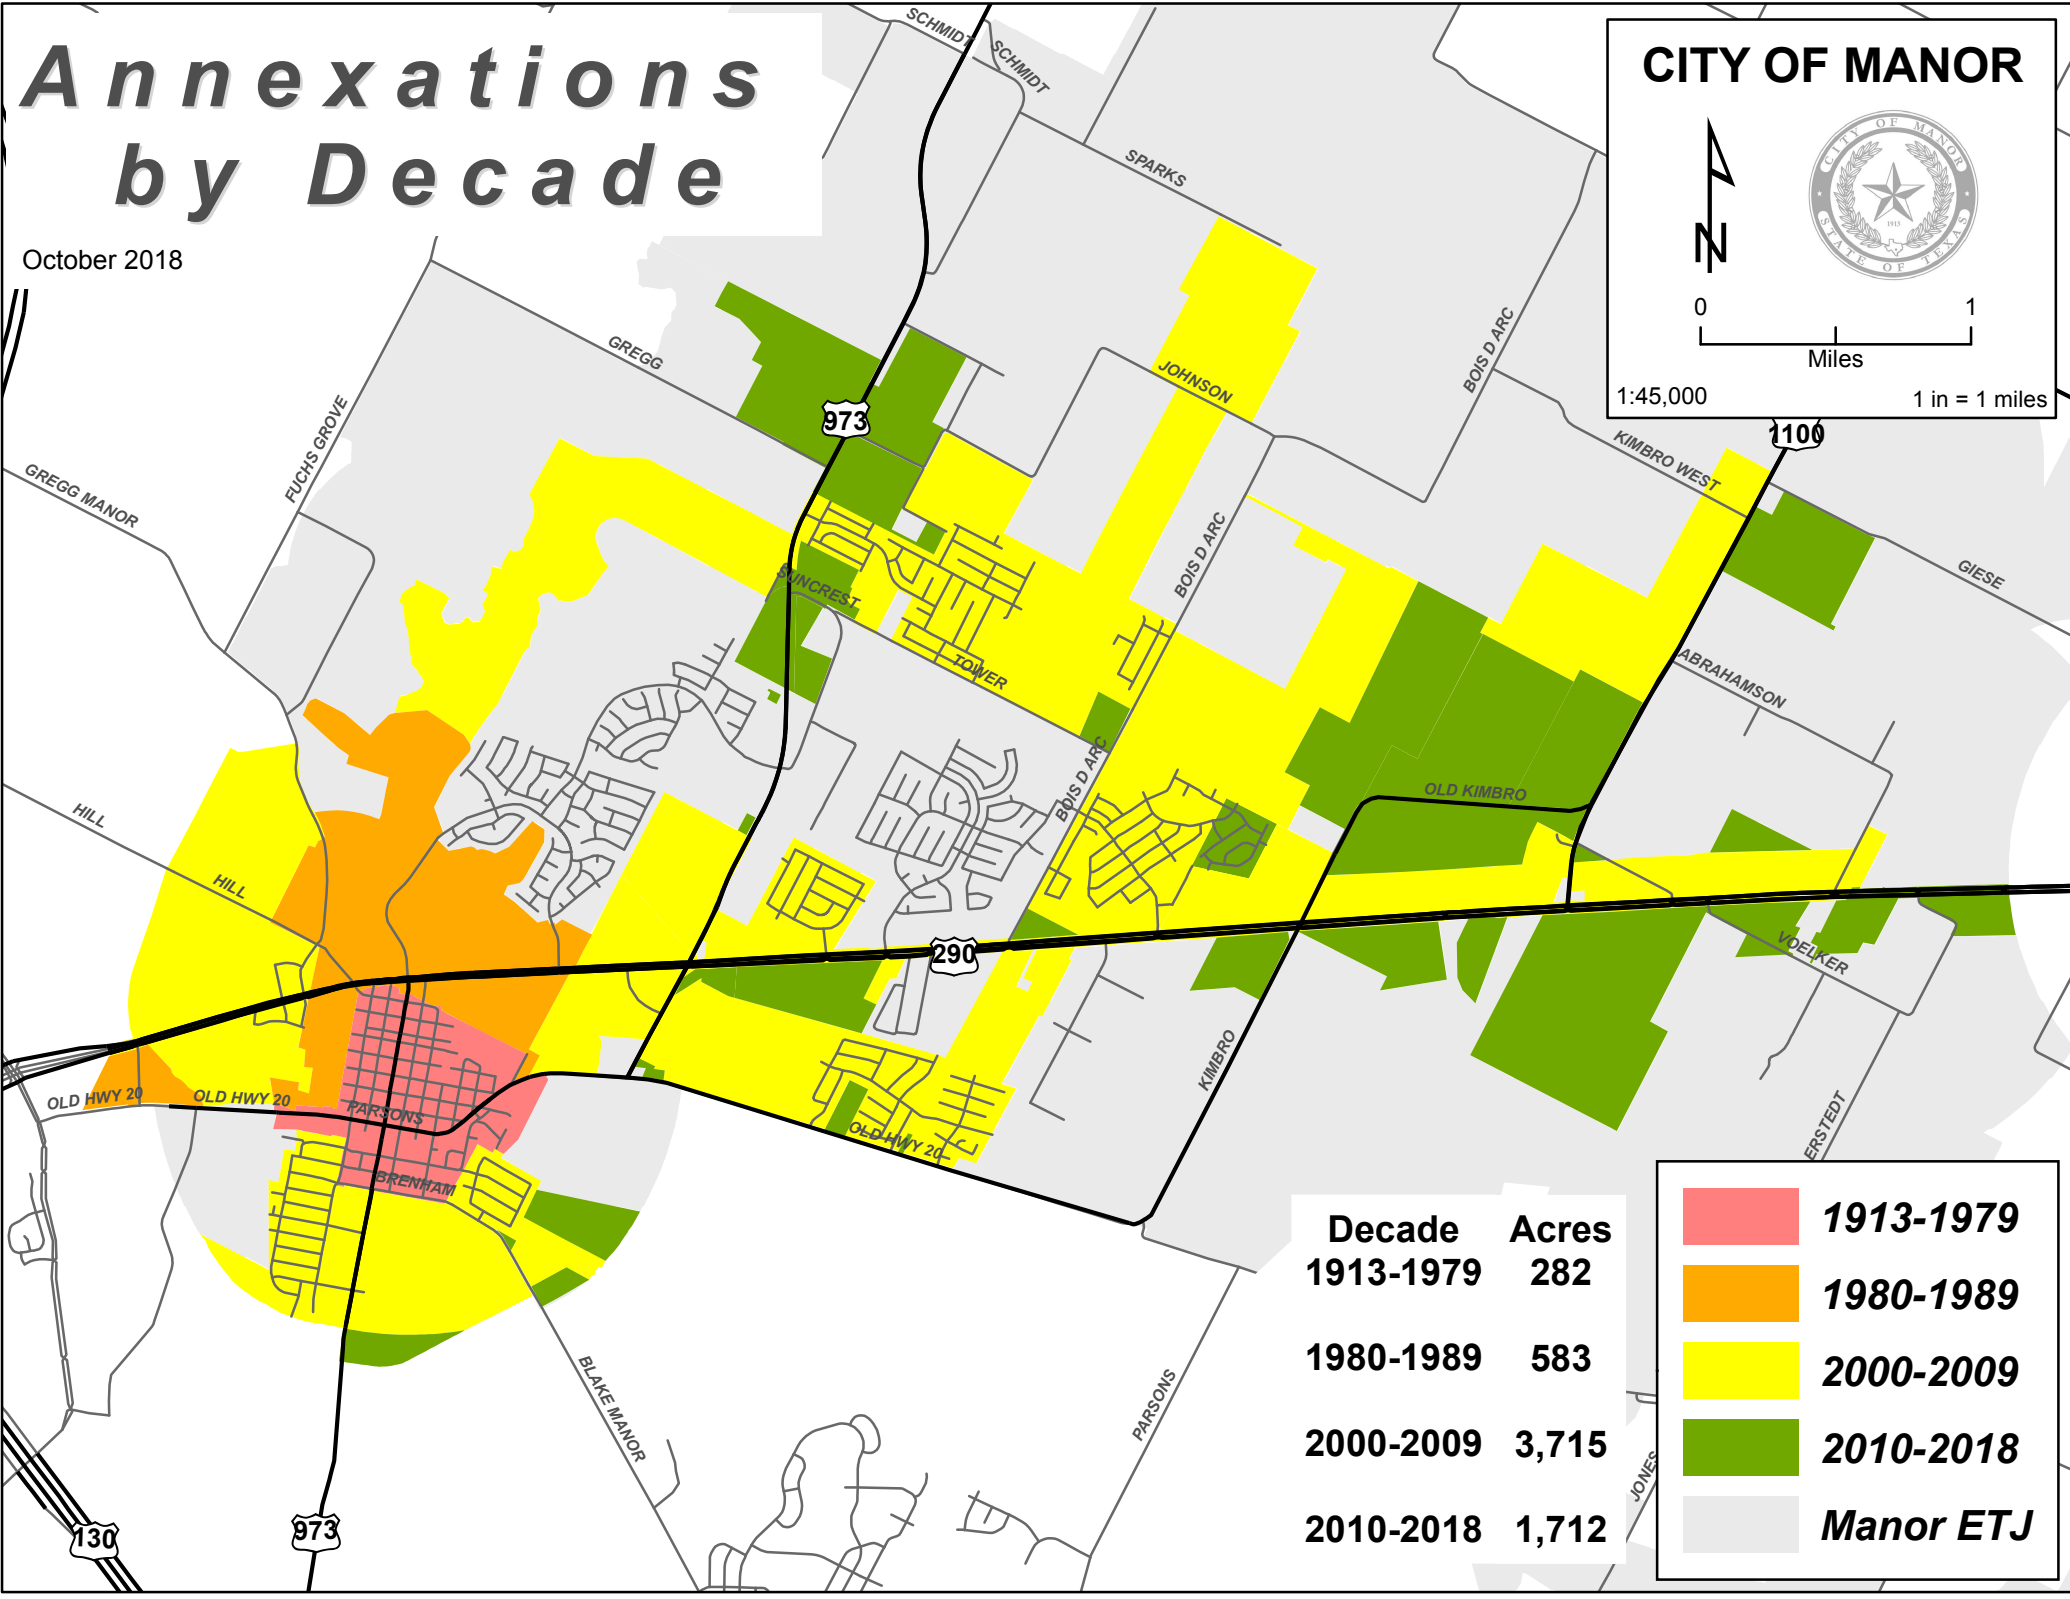

Annexations by Decade

October 2018

CITY OF MANOR

0 1
Miles
1:45,000 1 in = 1 miles

Decade	Acres
1913-1979	282
1980-1989	583
2000-2009	3,715
2010-2018	1,712

	1913-1979
	1980-1989
	2000-2009
	2010-2018
	Manor ETJ