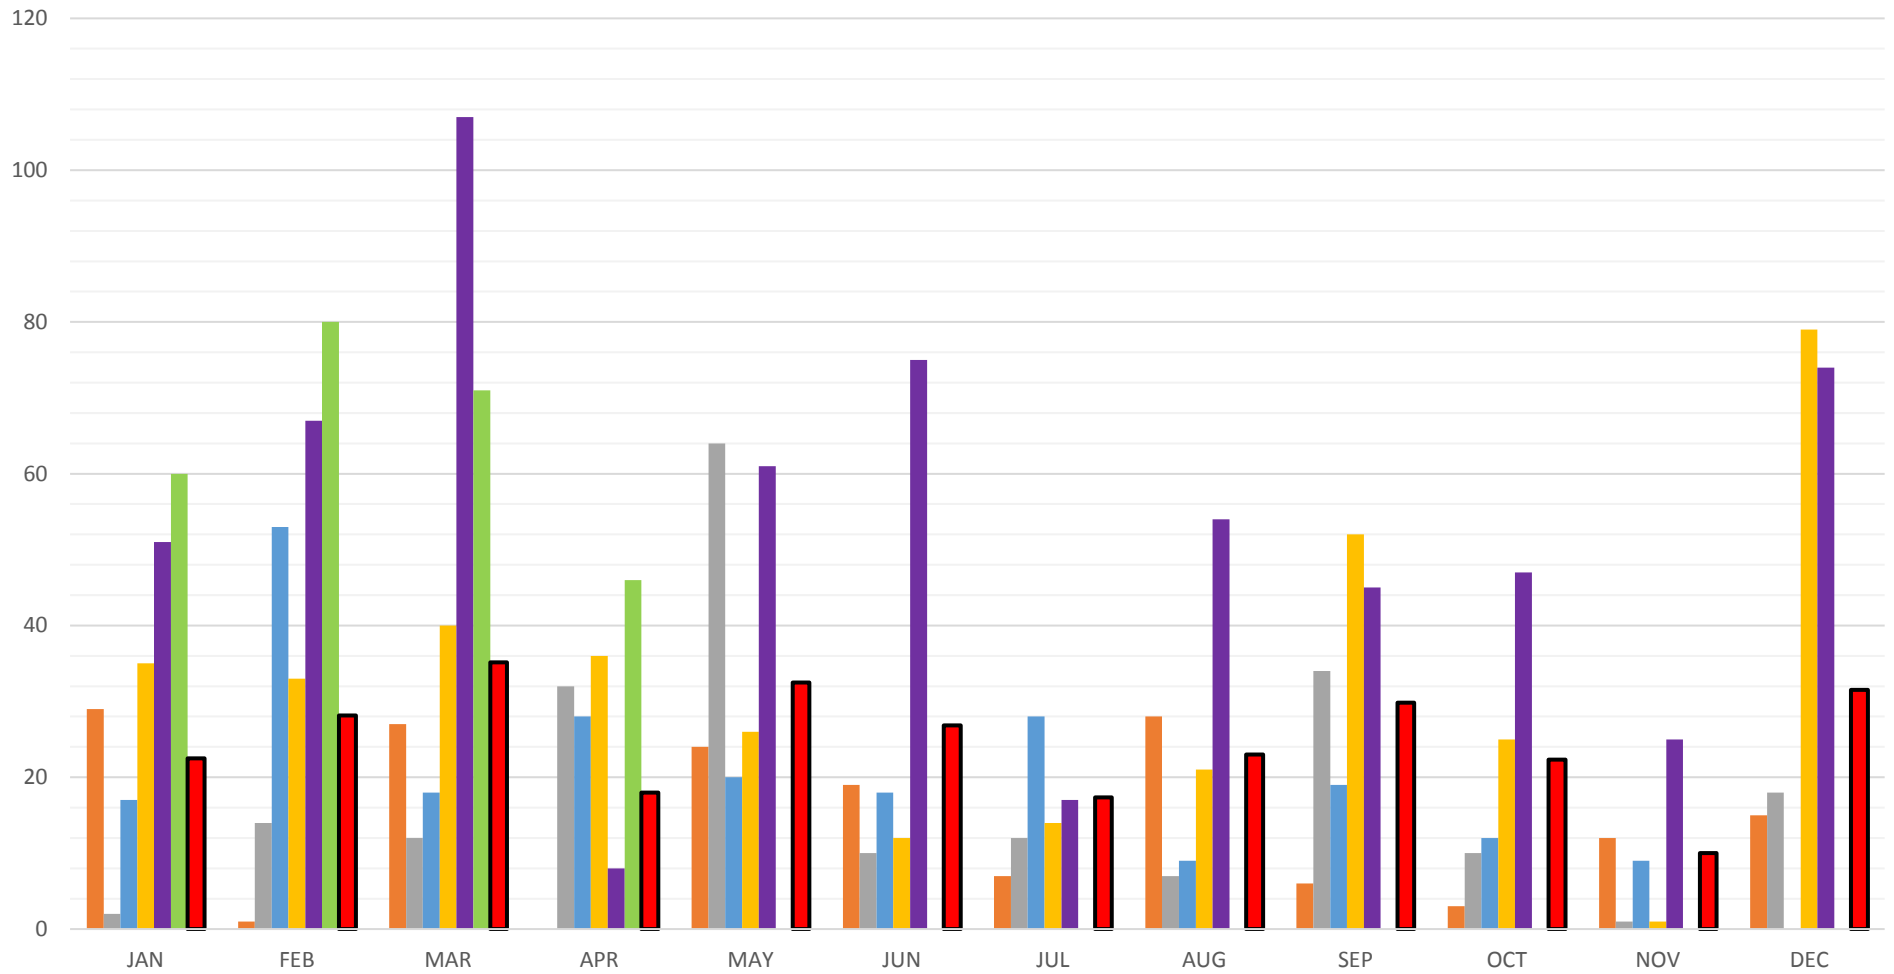

# New Home Permits by Month

2013 2014 2015 2016 2017 2018 2012 - 2017 Average

# New Home Permits Issued by Calendar Year 2007 - 2018

TOTAL: 2,419

2012 - 2017	AVG RBDs
JAN	23
FEB	28
MAR	35
APR	18
MAY	33
JUN	27
JUL	17
AUG	23
SEP	30
OCT	22
NOV	10
DEC	32

2012	RBDs
JAN	1
FEB	1
MAR	7
APR	4
MAY	0
JUN	27
JUL	26
AUG	19
SEP	23
OCT	37
NOV	12
DEC	3
TOTAL	160

2013	RBDs
JAN	29
FEB	1
MAR	27
APR	0
MAY	24
JUN	19
JUL	7
AUG	28
SEP	6
OCT	3
NOV	12
DEC	15
TOTAL	171

2014	RBDs
JAN	2
FEB	14
MAR	12
APR	32
MAY	64
JUN	10
JUL	12
AUG	7
SEP	34
OCT	10
NOV	1
DEC	18
TOTAL	216

2015	RBDs
JAN	17
FEB	53
MAR	18
APR	28
MAY	20
JUN	18
JUL	28
AUG	9
SEP	19
OCT	12
NOV	9
DEC	0
TOTAL	231

2016	RBDs
JAN	35
FEB	33
MAR	40
APR	36
MAY	26
JUN	12
JUL	14
AUG	21
SEP	52
OCT	25
NOV	1
DEC	79
TOTAL	374

2017	RBDs
JAN	51
FEB	67
MAR	107
APR	8
MAY	61
JUN	75
JUL	17
AUG	54
SEP	45
OCT	47
NOV	25
DEC	74
TOTAL	631