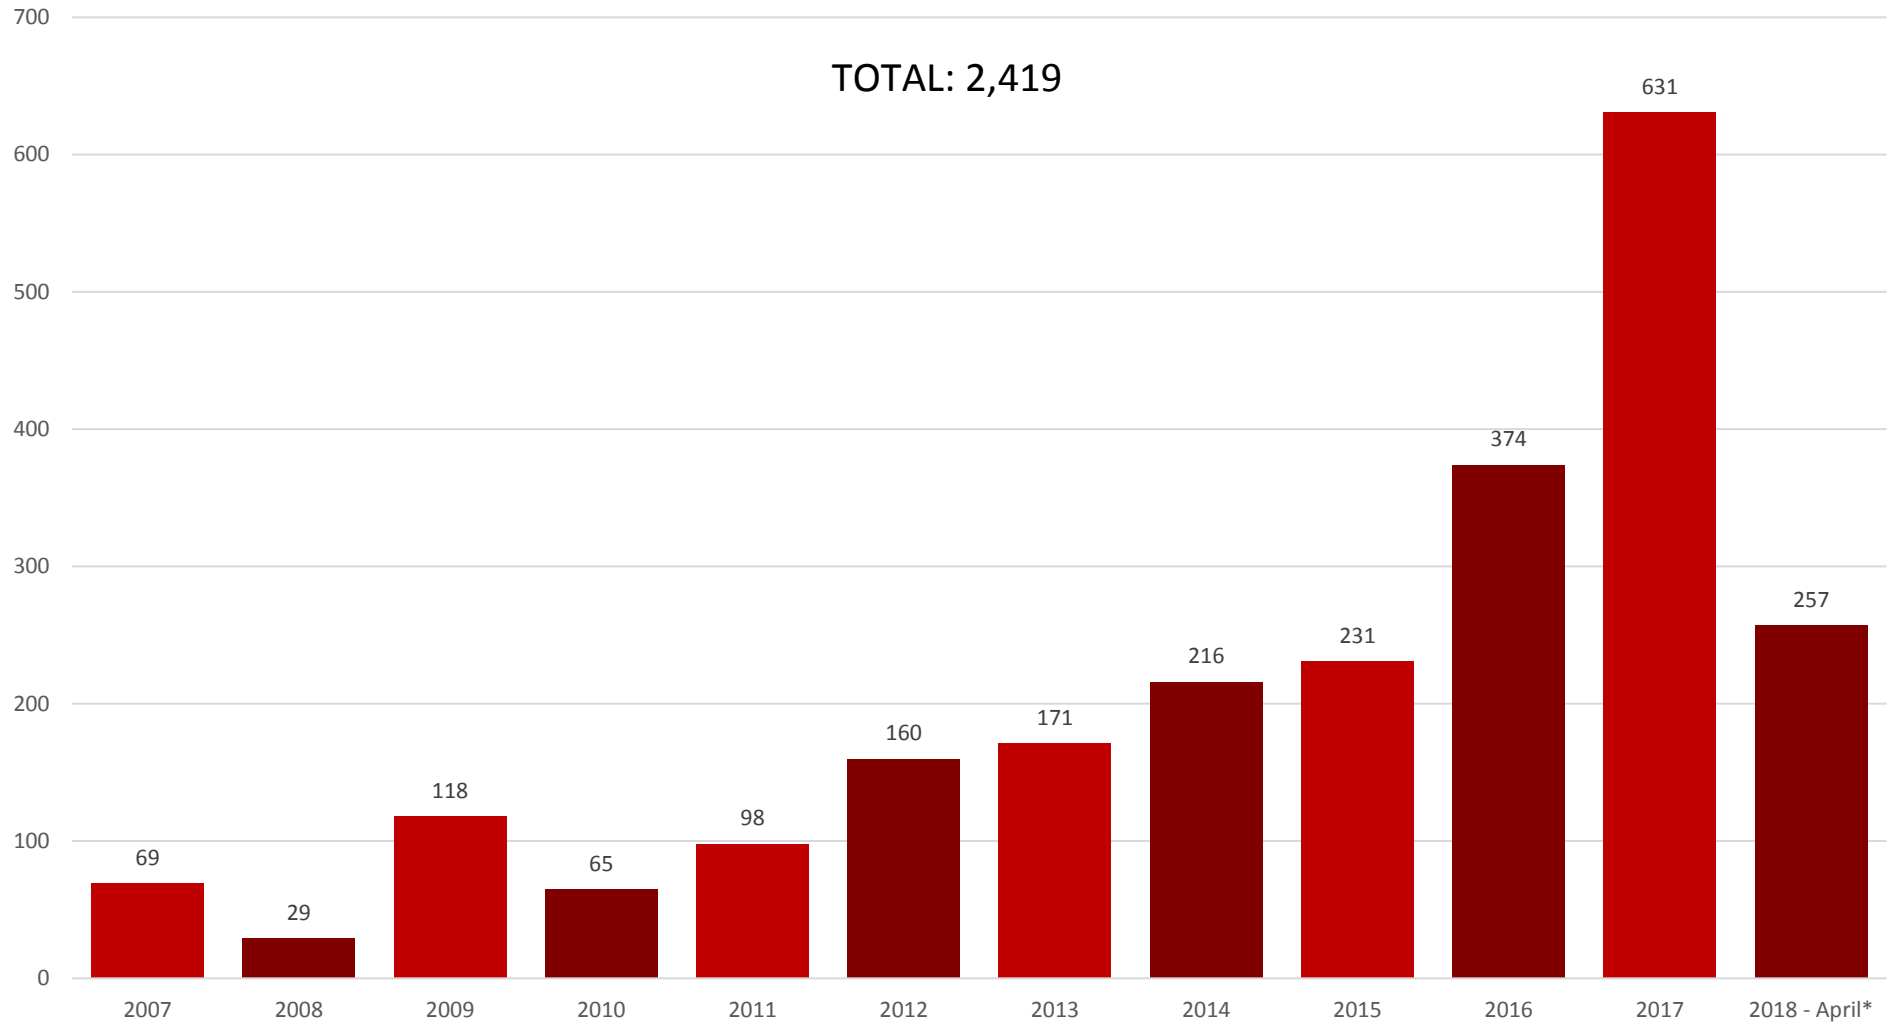

# New Home Permits by Month

2013 2014 2015 2016 2017 2018 2012 - 2017 Average

# New Home Permits Issued by Calendar Year 2007 - 2018

TOTAL: 2,419

2012 - 2017	AVG RBDs
JAN	23
FEB	28
MAR	35
APR	18
MAY	33
JUN	27
JUL	17
AUG	23
SEP	30
OCT	22
NOV	10
DEC	32

2012	RBDs
JAN	1
FEB	1
MAR	7
APR	4
MAY	0
JUN	27
JUL	26
AUG	19
SEP	23
OCT	37
NOV	12
DEC	3
TOTAL	160

2013	RBDs
JAN	29
FEB	1
MAR	27
APR	0
MAY	24
JUN	19
JUL	7
AUG	28
SEP	6
OCT	3
NOV	12
DEC	15
TOTAL	171

2014	RBDs
JAN	2
FEB	14
MAR	12
APR	32
MAY	64
JUN	10
JUL	12
AUG	7
SEP	34
OCT	10
NOV	1
DEC	18
TOTAL	216

2015	RBDs
JAN	17
FEB	53
MAR	18
APR	28
MAY	20
JUN	18
JUL	28
AUG	9
SEP	19
OCT	12
NOV	9
DEC	0
TOTAL	231

2018	RBDs
JAN	60
FEB	80
MAR	71
APR	46
MAY	
JUN	
JUL	
AUG	
SEP	
OCT	
NOV	
DEC	
TOTAL	258