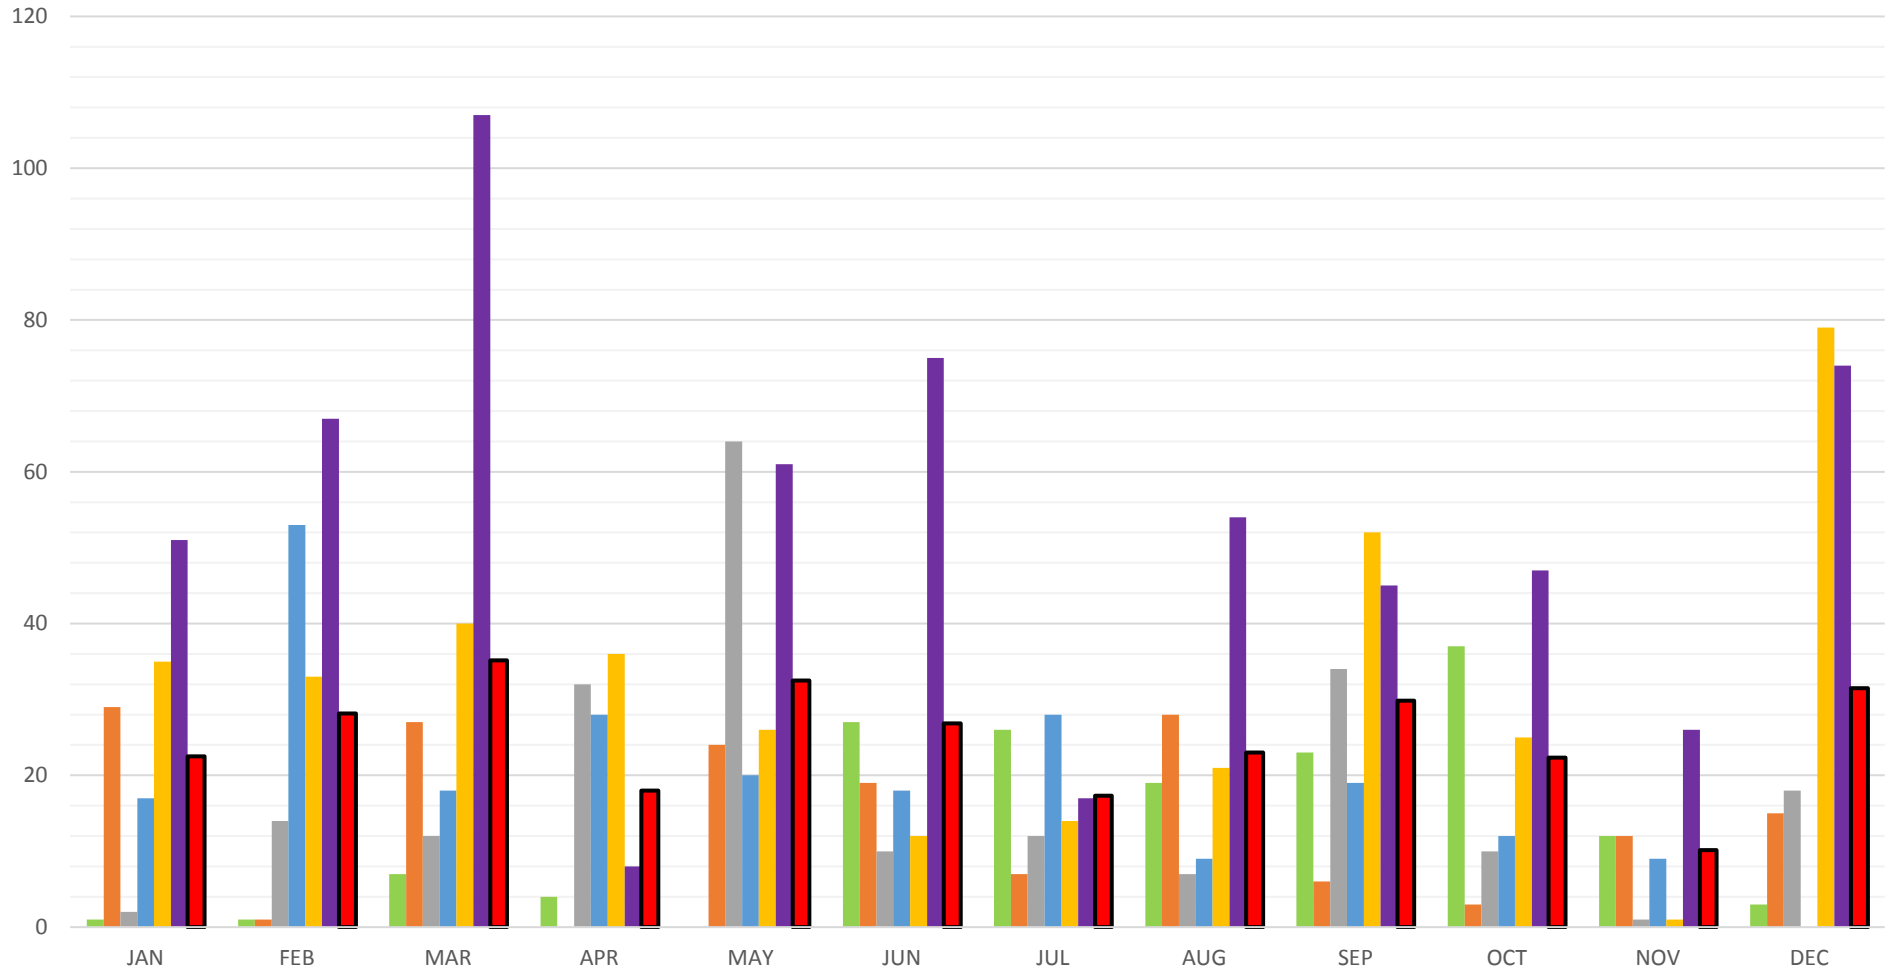

New Home Permits by Month

2012 2013 2014 2015 2016 2017 2012 - 2017 Average

Residential Permits Issued by Calendar Year 2007 - 2017

TOTAL: 2,163

2012 - 2017	AVG RBDs
JAN	23
FEB	28
MAR	35
APR	18
MAY	33
JUN	27
JUL	17
AUG	23
SEP	30
OCT	22
NOV	10
DEC	32

2012	RBDs
JAN	1
FEB	1
MAR	7
APR	4
MAY	0
JUN	27
JUL	26
AUG	19
SEP	23
OCT	37
NOV	12
DEC	3
TOTAL	160

2013	RBDs
JAN	29
FEB	1
MAR	27
APR	0
MAY	24
JUN	19
JUL	7
AUG	28
SEP	6
OCT	3
NOV	12
DEC	15
TOTAL	171

2014	RBDs
JAN	2
FEB	14
MAR	12
APR	32
MAY	64
JUN	10
JUL	12
AUG	7
SEP	34
OCT	10
NOV	1
DEC	18
TOTAL	216

2015	RBDs
JAN	17
FEB	53
MAR	18
APR	28
MAY	20
JUN	18
JUL	28
AUG	9
SEP	19
OCT	12
NOV	9
DEC	0
TOTAL	231

2016	RBDs
JAN	35
FEB	33
MAR	40
APR	36
MAY	26
JUN	12
JUL	14
AUG	21
SEP	52
OCT	25
NOV	1
DEC	79
TOTAL	374

2017	RBDs
JAN	51
FEB	67
MAR	107
APR	8
MAY	61
JUN	75
JUL	17
AUG	54
SEP	45
OCT	47
NOV	26
DEC	74
TOTAL	632

2018	RBDs
JAN	
FEB	
MAR	
APR	
MAY	
JUN	
JUL	
AUG	
SEP	
OCT	
NOV	
DEC	
TOTAL	0