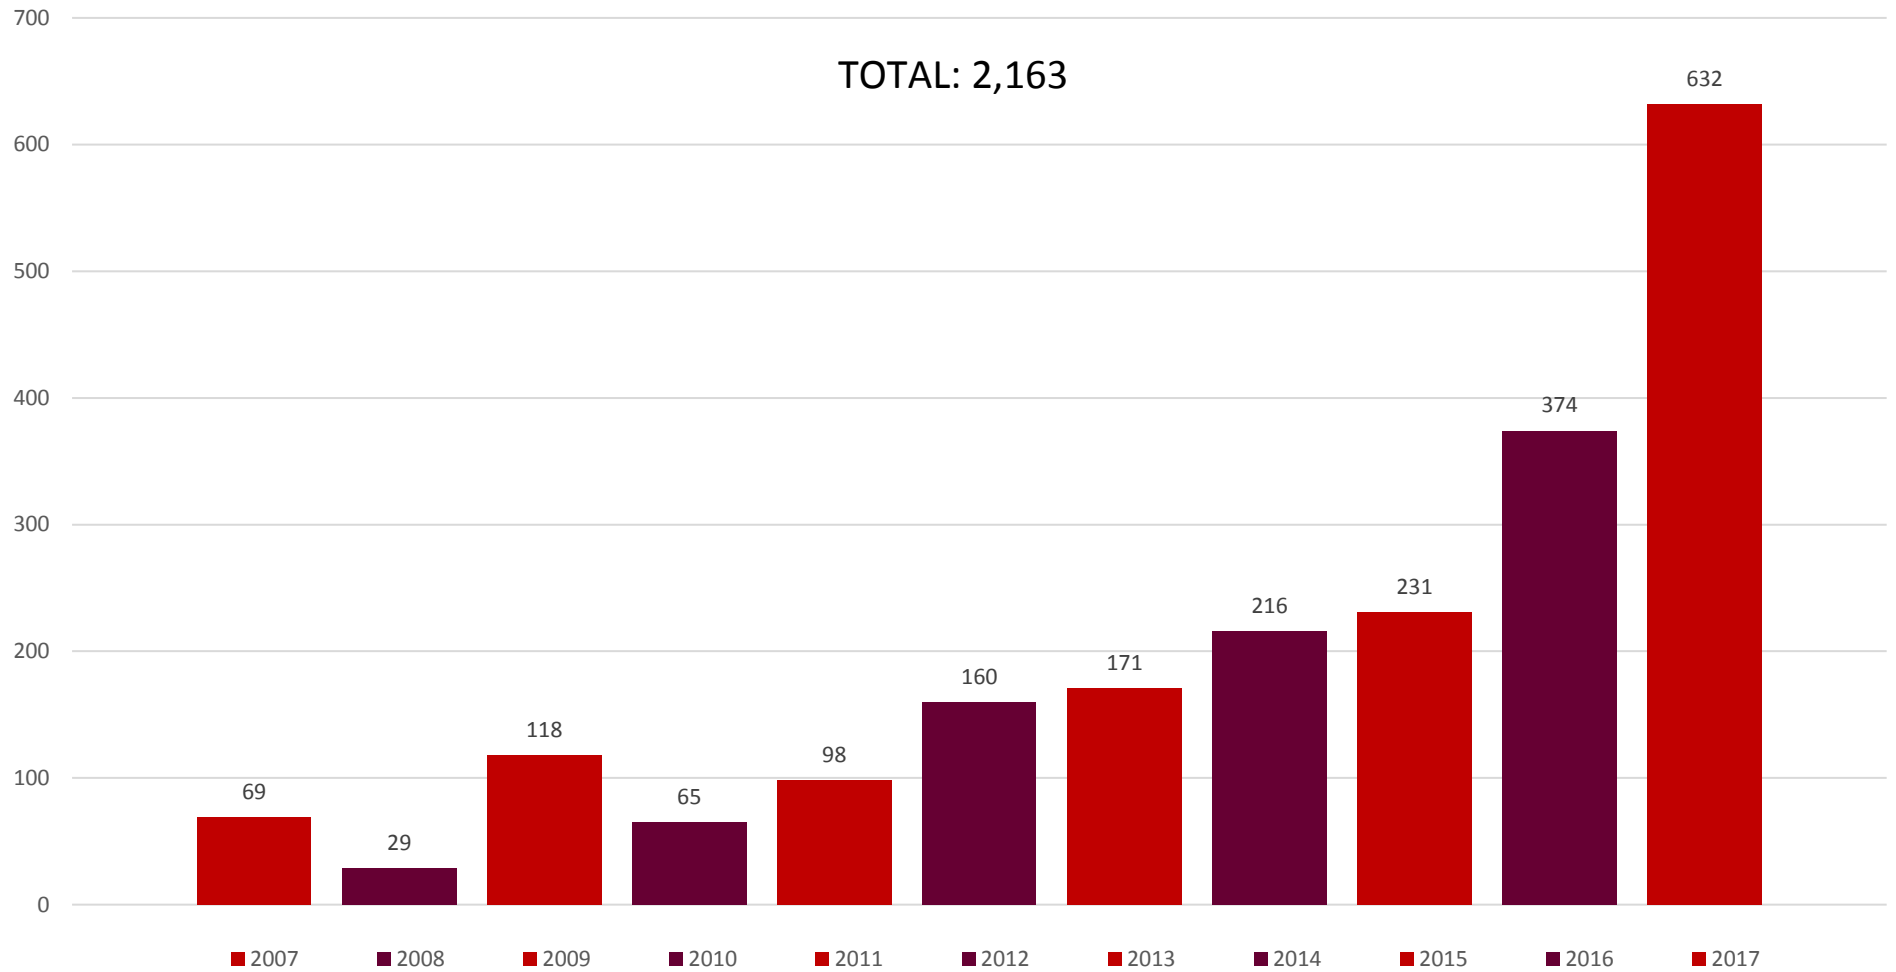

New Home Permits by Month

2012 2013 2014 2015 2016 2017 2012 - 2017 Average

Residential Permits Issued by Calendar Year 2007 - 2017

TOTAL: 2,163

2012 - 2017	AVG RBDs
JAN	23
FEB	28
MAR	35
APR	18
MAY	33
JUN	27
JUL	17
AUG	23
SEP	30
OCT	22
NOV	10
DEC	32

2012	RBDs
JAN	1
FEB	1
MAR	7
APR	4
MAY	0
JUN	27
JUL	26
AUG	19
SEP	23
OCT	37
NOV	12
DEC	3
TOTAL	160

2013	RBDs
JAN	29
FEB	1
MAR	27
APR	0
MAY	24
JUN	19
JUL	7
AUG	28
SEP	6
OCT	3
NOV	12
DEC	15
TOTAL	171

2014	RBDs
JAN	2
FEB	14
MAR	12
APR	32
MAY	64
JUN	10
JUL	12
AUG	7
SEP	34
OCT	10
NOV	1
DEC	18
TOTAL	216

2015	RBDs
JAN	17
FEB	53
MAR	18
APR	28
MAY	20
JUN	18
JUL	28
AUG	9
SEP	19
OCT	12
NOV	9
DEC	0
TOTAL	231

2016	RBDs
JAN	35
FEB	33
MAR	40
APR	36
MAY	26
JUN	12
JUL	14
AUG	21
SEP	52
OCT	25
NOV	1
DEC	79
TOTAL	374

2017	RBDs
JAN	51
FEB	67
MAR	107
APR	8
MAY	61
JUN	75
JUL	17
AUG	54
SEP	45
OCT	47
NOV	26
DEC	74
TOTAL	632

2018	RBDs
JAN	
FEB	
MAR	
APR	
MAY	
JUN	
JUL	
AUG	
SEP	
OCT	
NOV	
DEC	
TOTAL	0