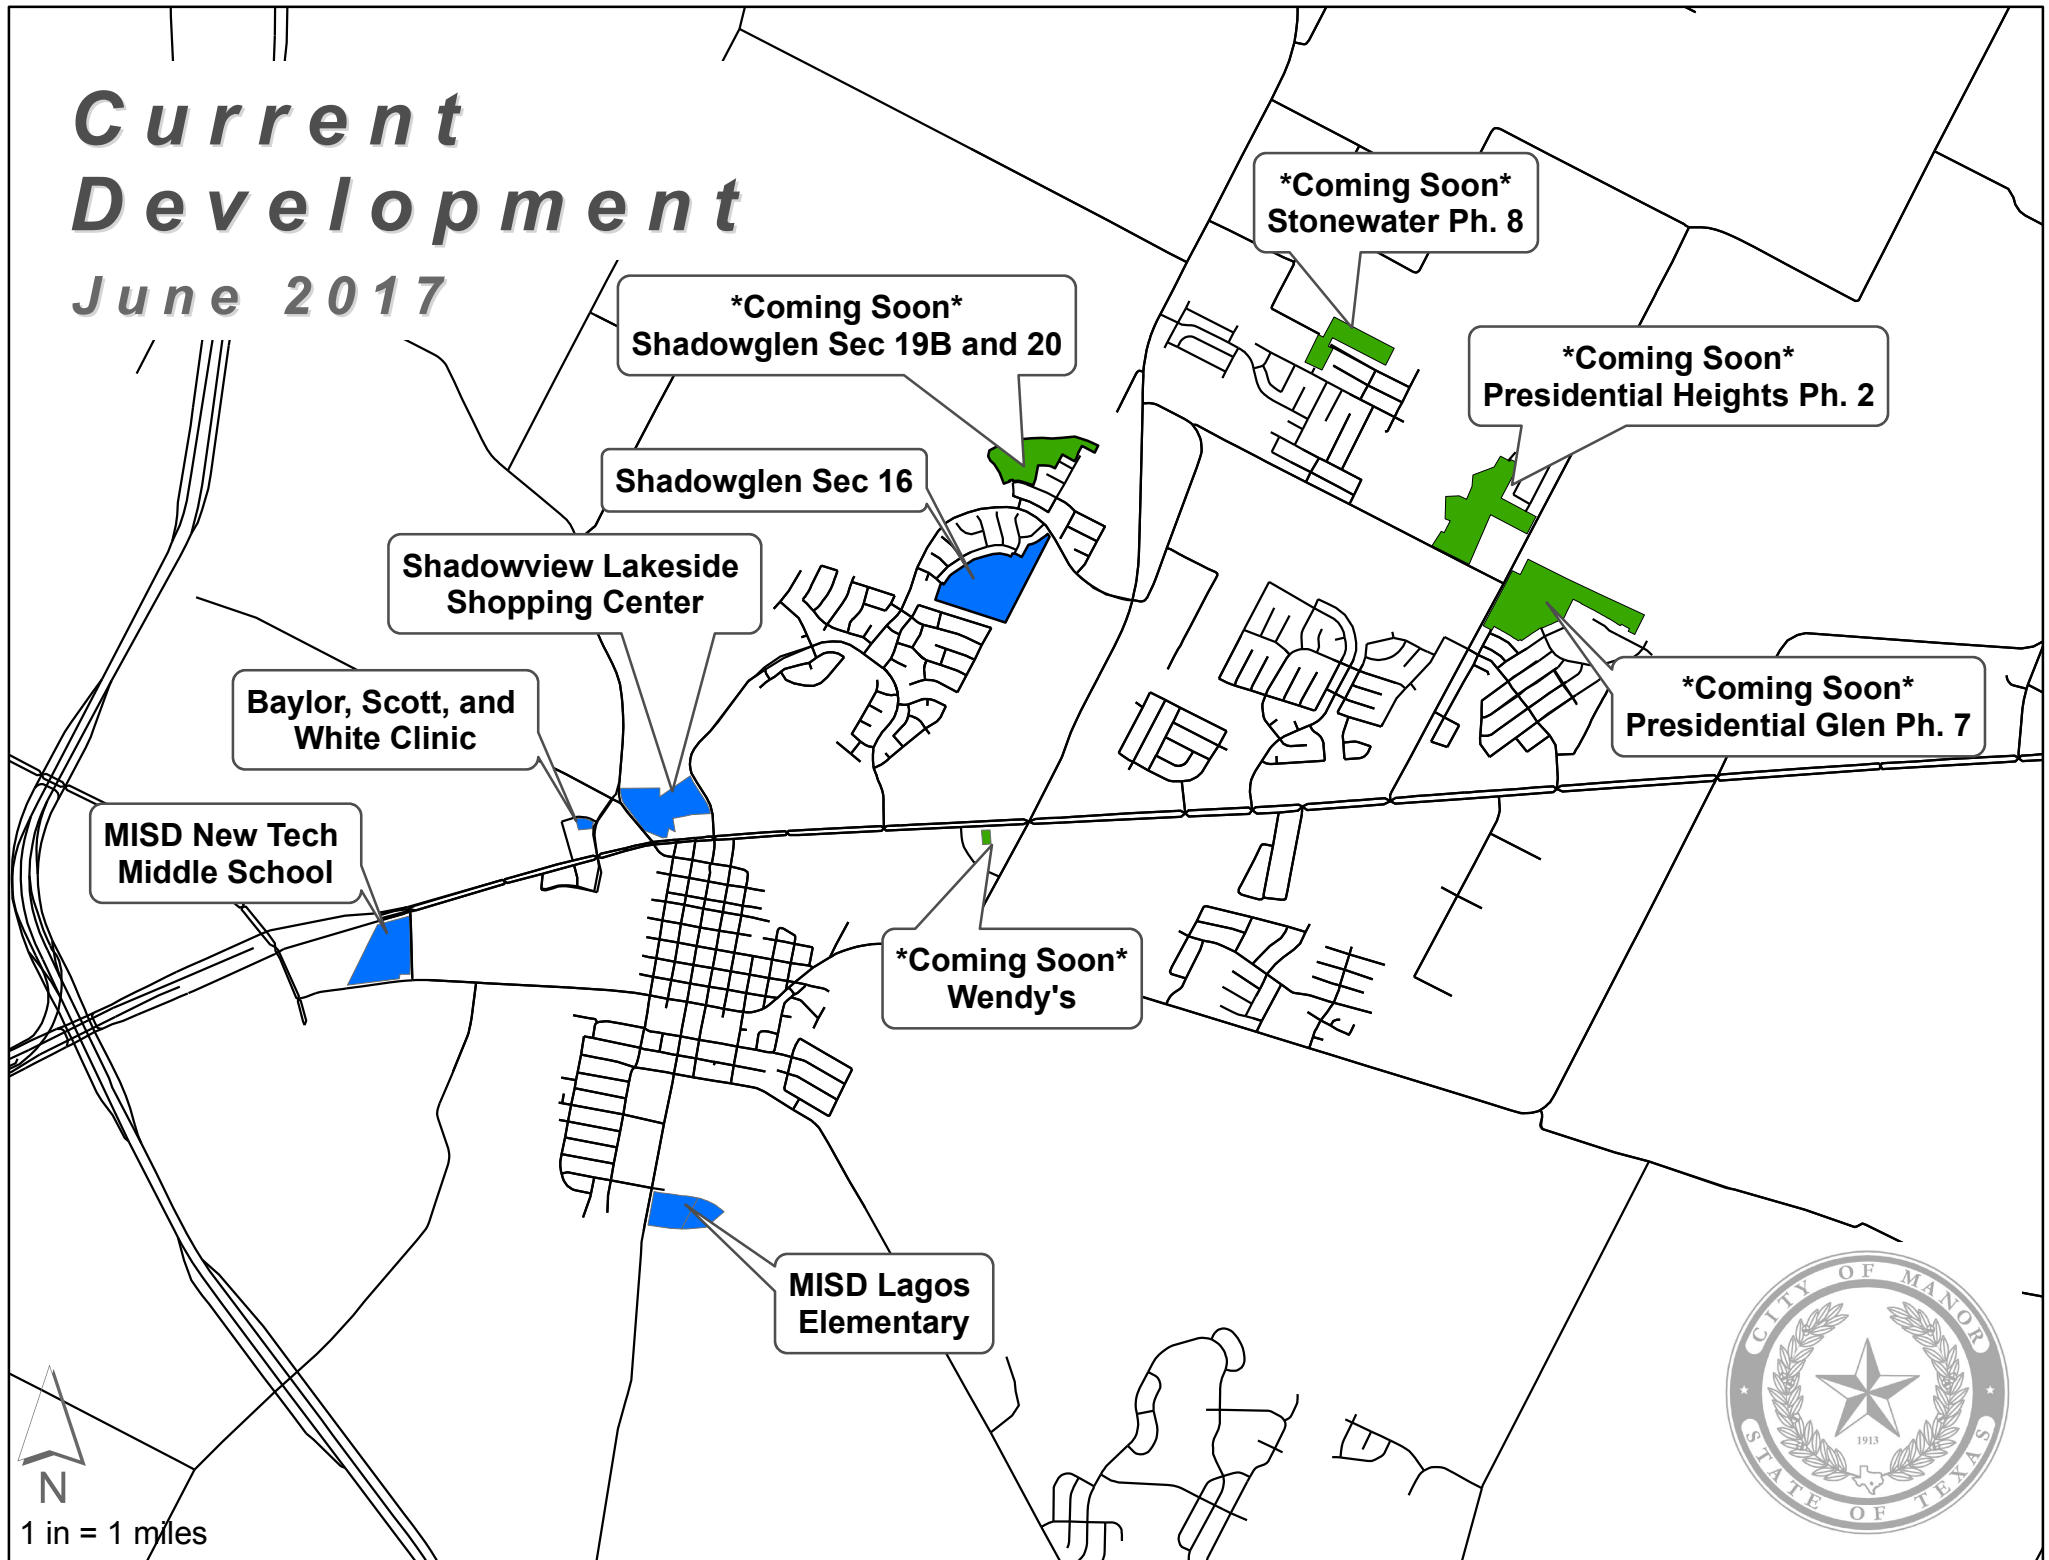

Current Development

June 2017

Baylor, Scott, and
White Clinic

MISD New Tech
Middle School

Coming Soon
Shadowglen Sec 19B and 20

Shadowglen Sec 16

Shadowview Lakeside
Shopping Center

Coming Soon
Wendy's

MISD Lagos
Elementary

Coming Soon
Stonewater Ph. 8

Coming Soon
Presidential Heights Ph. 2

Coming Soon
Presidential Glen Ph. 7

1 in = 1 miles