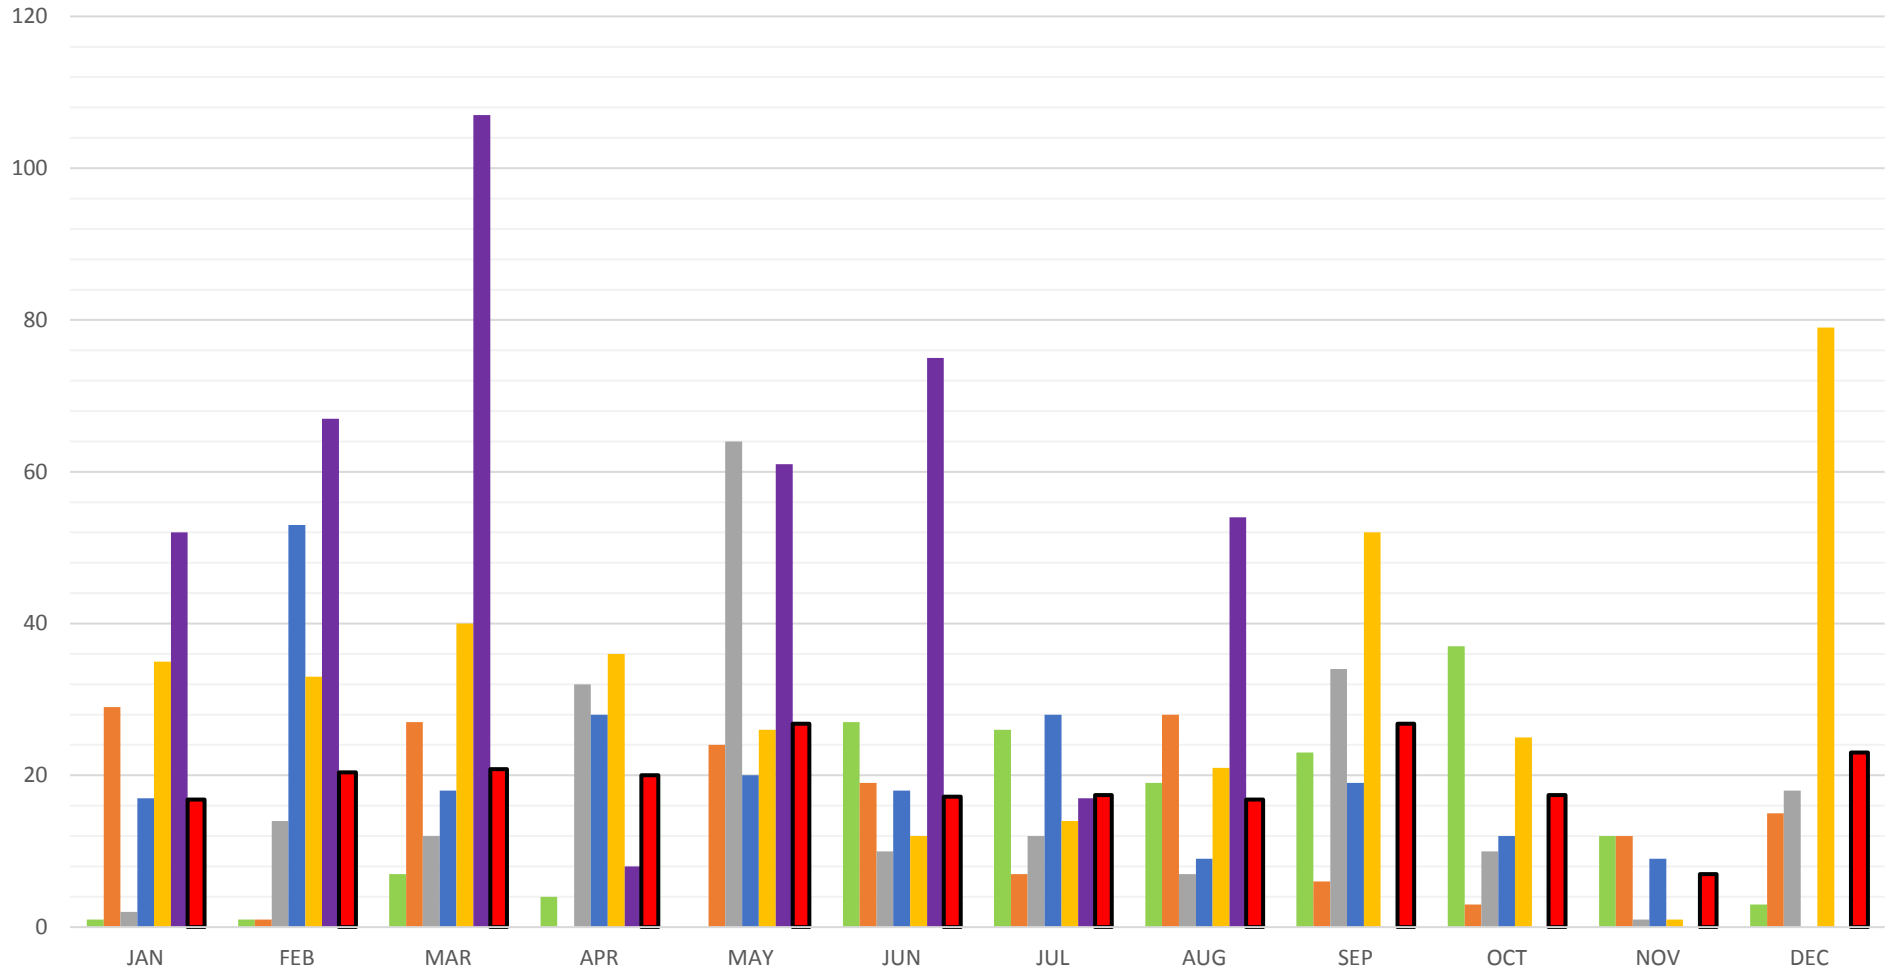

New Home Permits by Month

2012 2013 2014 2015 2016 2017 2012 - 2016 Average

Residential Permits Issued by Calendar Year 2007 - 2017

2012 - 2017	AVG RBDs
JAN	17
FEB	20
MAR	21
APR	20
MAY	27
JUN	17
JUL	17
AUG	17
SEP	27
OCT	17
NOV	7
DEC	23

2012	RBDs
JAN	1
FEB	1
MAR	7
APR	4
MAY	0
JUN	27
JUL	26
AUG	19
SEP	23
OCT	37
NOV	12
DEC	3
TOTAL	160

2013	RBDs
JAN	29
FEB	1
MAR	27
APR	0
MAY	24
JUN	19
JUL	7
AUG	28
SEP	6
OCT	3
NOV	12
DEC	15
TOTAL	171

2014	RBDs
JAN	2
FEB	14
MAR	12
APR	32
MAY	64
JUN	10
JUL	12
AUG	7
SEP	34
OCT	10
NOV	1
DEC	18
TOTAL	216

2015	RBDs
JAN	17
FEB	53
MAR	18
APR	28
MAY	20
JUN	18
JUL	28
AUG	9
SEP	19
OCT	12
NOV	9
DEC	0
TOTAL	231

2016	RBDs
JAN	35
FEB	33
MAR	40
APR	36
MAY	26
JUN	12
JUL	14
AUG	21
SEP	52
OCT	25
NOV	1
DEC	79
TOTAL	374

2017	RBDs
JAN	52
FEB	67
MAR	107
APR	8
MAY	61
JUN	75
JUL	17
AUG	54
SEP	
OCT	
NOV	
DEC	
TOTAL	441

2018	RBDs
JAN	
FEB	
MAR	
APR	
MAY	
JUN	
JUL	
AUG	
SEP	
OCT	
NOV	
DEC	
TOTAL	0