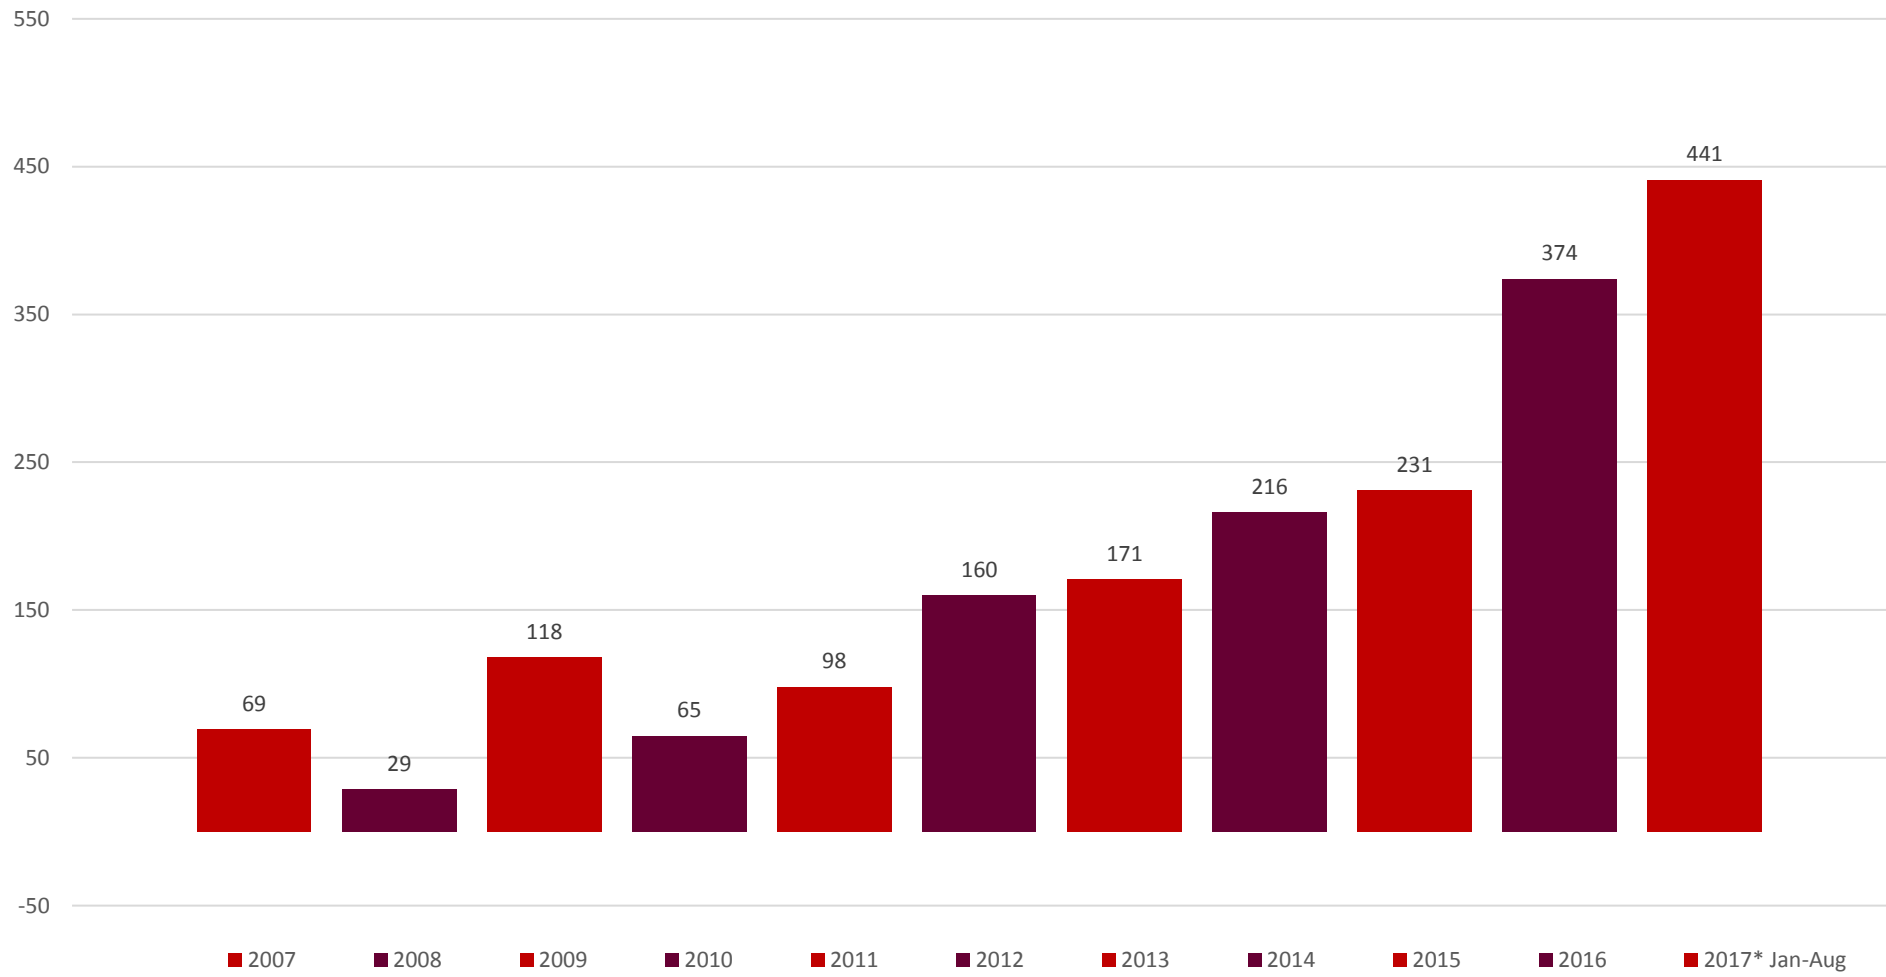

New Home Permits by Month

2012 2013 2014 2015 2016 2017 2012 - 2016 Average

Residential Permits Issued by Calendar Year 2007 - 2017

2012 - 2017	AVG RBDs
JAN	17
FEB	20
MAR	21
APR	20
MAY	27
JUN	17
JUL	17
AUG	17
SEP	27
OCT	17
NOV	7
DEC	23

2012	RBDs
JAN	1
FEB	1
MAR	7
APR	4
MAY	0
JUN	27
JUL	26
AUG	19
SEP	23
OCT	37
NOV	12
DEC	3
TOTAL	160

2013	RBDs
JAN	29
FEB	1
MAR	27
APR	0
MAY	24
JUN	19
JUL	7
AUG	28
SEP	6
OCT	3
NOV	12
DEC	15
TOTAL	171

2014	RBDs
JAN	2
FEB	14
MAR	12
APR	32
MAY	64
JUN	10
JUL	12
AUG	7
SEP	34
OCT	10
NOV	1
DEC	18
TOTAL	216

2015	RBDs
JAN	17
FEB	53
MAR	18
APR	28
MAY	20
JUN	18
JUL	28
AUG	9
SEP	19
OCT	12
NOV	9
DEC	0
TOTAL	231

2016	RBDs
JAN	35
FEB	33
MAR	40
APR	36
MAY	26
JUN	12
JUL	14
AUG	21
SEP	52
OCT	25
NOV	1
DEC	79
TOTAL	374

2017	RBDs
JAN	52
FEB	67
MAR	107
APR	8
MAY	61
JUN	75
JUL	17
AUG	54
SEP	
OCT	
NOV	
DEC	
TOTAL	441

2018	RBDs
JAN	
FEB	
MAR	
APR	
MAY	
JUN	
JUL	
AUG	
SEP	
OCT	
NOV	
DEC	
TOTAL	0