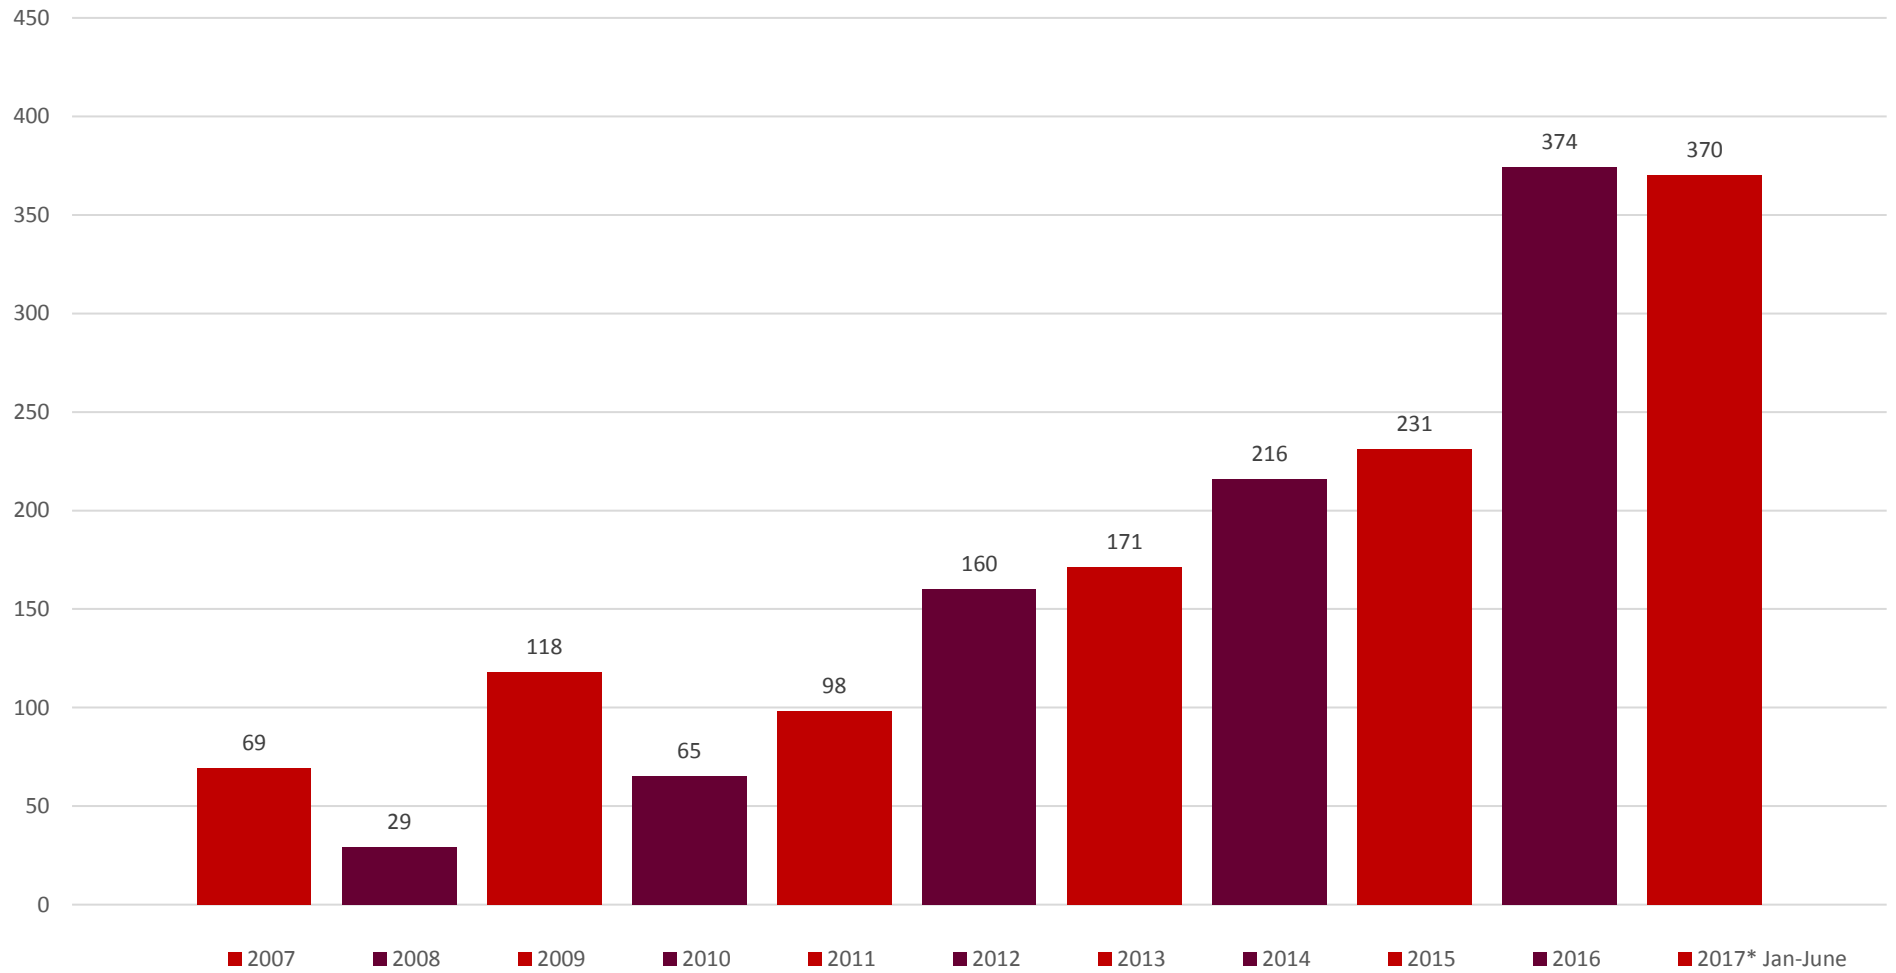

New Home Permits by Month

2012 2013 2014 2015 2016 2017 2012 - 2016 Average

Residential Permits Issued by Calendar Year 2007 - 2017

2012 - 2017	AVG RBDs
JAN	17
FEB	20
MAR	21
APR	20
MAY	27
JUN	17
JUL	17
AUG	17
SEP	27
OCT	17
NOV	7
DEC	23

2012	RBDs
JAN	1
FEB	1
MAR	7
APR	4
MAY	0
JUN	27
JUL	26
AUG	19
SEP	23
OCT	37
NOV	12
DEC	3
TOTAL	160

2013	RBDs
JAN	29
FEB	1
MAR	27
APR	0
MAY	24
JUN	19
JUL	7
AUG	28
SEP	6
OCT	3
NOV	12
DEC	15
TOTAL	171

2014	RBDs
JAN	2
FEB	14
MAR	12
APR	32
MAY	64
JUN	10
JUL	12
AUG	7
SEP	34
OCT	10
NOV	1
DEC	18
TOTAL	216

2015	RBDs
JAN	17
FEB	53
MAR	18
APR	28
MAY	20
JUN	18
JUL	28
AUG	9
SEP	19
OCT	12
NOV	9
DEC	0
TOTAL	231

2016	RBDs
JAN	35
FEB	33
MAR	40
APR	36
MAY	26
JUN	12
JUL	14
AUG	21
SEP	52
OCT	25
NOV	1
DEC	79
TOTAL	374

2017	RBDs
JAN	52
FEB	67
MAR	107
APR	8
MAY	61
JUN	75
JUL	
AUG	
SEP	
OCT	
NOV	
DEC	
TOTAL	370

2018	RBDs
JAN	
FEB	
MAR	
APR	
MAY	
JUN	
JUL	
AUG	
SEP	
OCT	
NOV	
DEC	
TOTAL	0