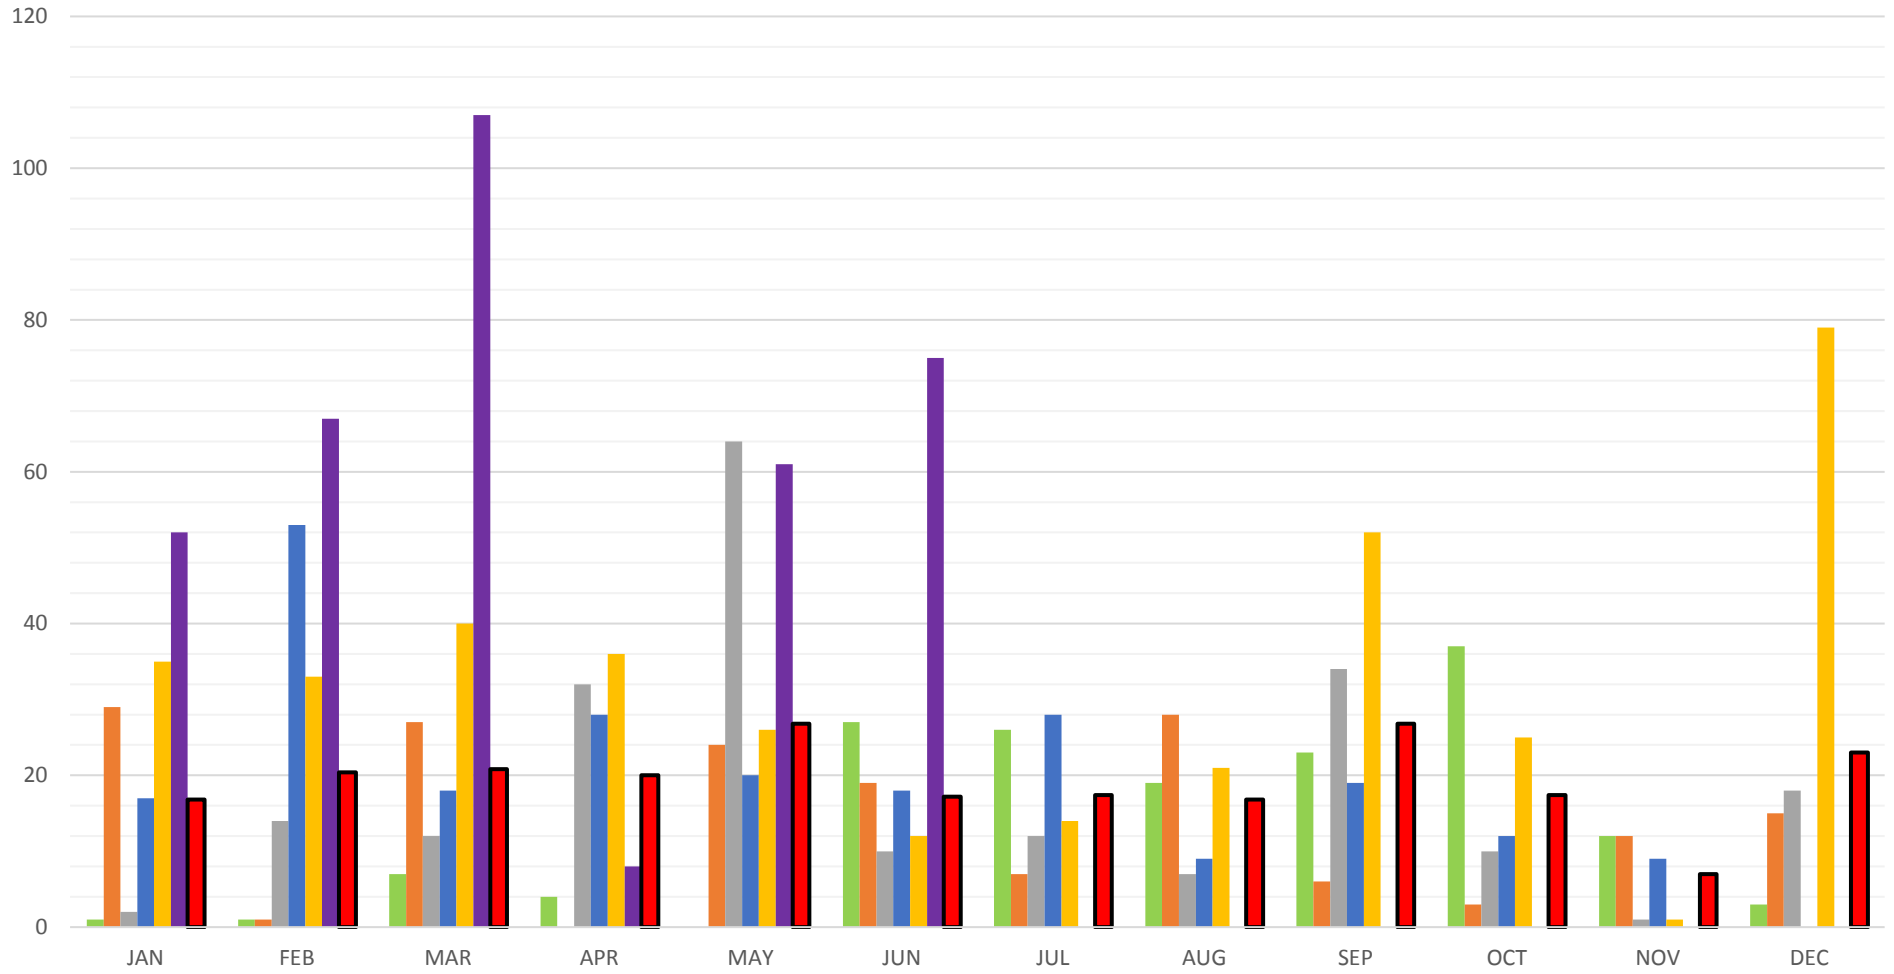

New Home Permits by Month

2012 2013 2014 2015 2016 2017 2012 - 2016 Average

Residential Permits Issued by Calendar Year 2007 - 2017

2012 - 2017	AVG RBDs
JAN	17
FEB	20
MAR	21
APR	20
MAY	27
JUN	17
JUL	17
AUG	17
SEP	27
OCT	17
NOV	7
DEC	23

2012	RBDs
JAN	1
FEB	1
MAR	7
APR	4
MAY	0
JUN	27
JUL	26
AUG	19
SEP	23
OCT	37
NOV	12
DEC	3
TOTAL	160

2013	RBDs
JAN	29
FEB	1
MAR	27
APR	0
MAY	24
JUN	19
JUL	7
AUG	28
SEP	6
OCT	3
NOV	12
DEC	15
TOTAL	171

2014	RBDs
JAN	2
FEB	14
MAR	12
APR	32
MAY	64
JUN	10
JUL	12
AUG	7
SEP	34
OCT	10
NOV	1
DEC	18
TOTAL	216

2015	RBDs
JAN	17
FEB	53
MAR	18
APR	28
MAY	20
JUN	18
JUL	28
AUG	9
SEP	19
OCT	12
NOV	9
DEC	0
TOTAL	231

2016	RBDs
JAN	35
FEB	33
MAR	40
APR	36
MAY	26
JUN	12
JUL	14
AUG	21
SEP	52
OCT	25
NOV	1
DEC	79
TOTAL	374

2017	RBDs
JAN	52
FEB	67
MAR	107
APR	8
MAY	61
JUN	75
JUL	
AUG	
SEP	
OCT	
NOV	
DEC	
TOTAL	370

2018	RBDs
JAN	
FEB	
MAR	
APR	
MAY	
JUN	
JUL	
AUG	
SEP	
OCT	
NOV	
DEC	
TOTAL	0