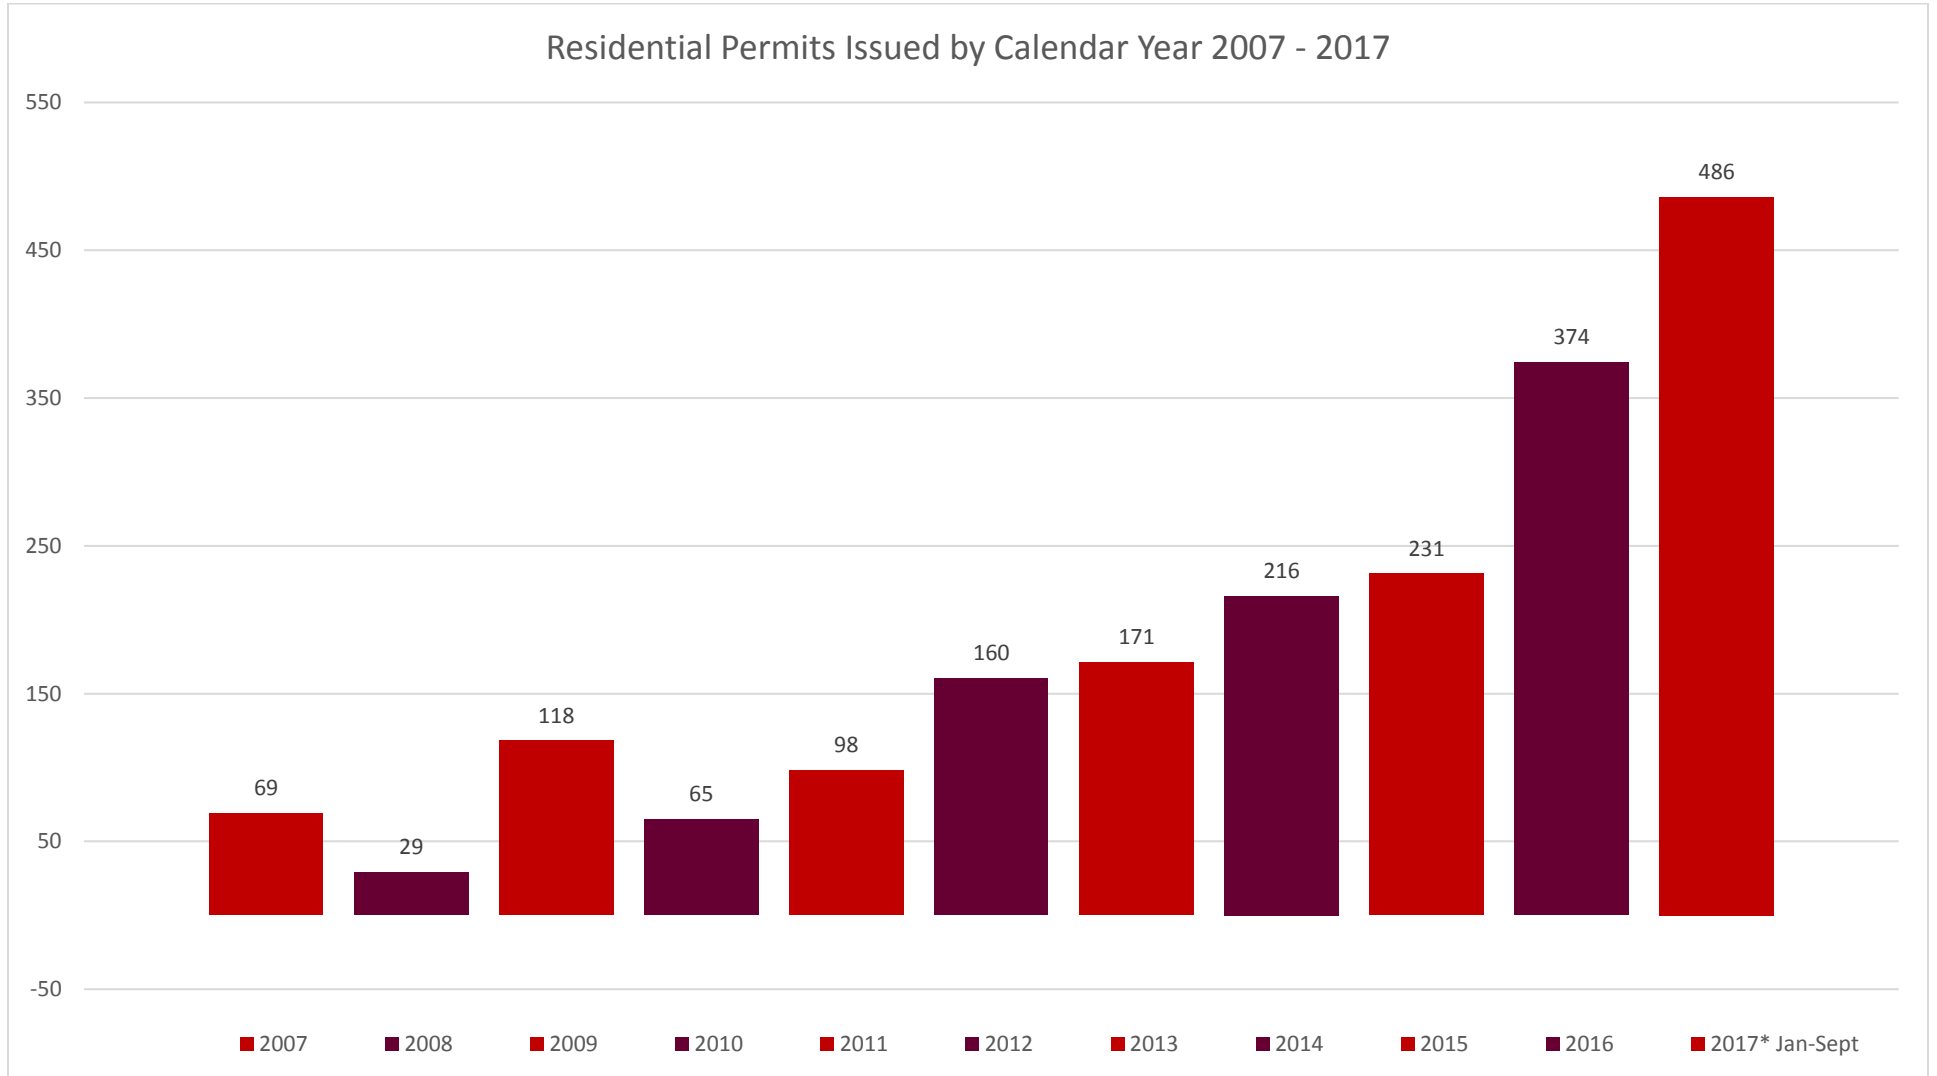

New Home Permits by Month

2012 2013 2014 2015 2016 2017 2012 - 2016 Average

TOTAL: 2,017

2012 - 2017	AVG RBDs
JAN	17
FEB	20
MAR	21
APR	20
MAY	27
JUN	17
JUL	17
AUG	17
SEP	27
OCT	17
NOV	7
DEC	23

2012	RBDs
JAN	1
FEB	1
MAR	7
APR	4
MAY	0
JUN	27
JUL	26
AUG	19
SEP	23
OCT	37
NOV	12
DEC	3
TOTAL	160

2013	RBDs
JAN	29
FEB	1
MAR	27
APR	0
MAY	24
JUN	19
JUL	7
AUG	28
SEP	6
OCT	3
NOV	12
DEC	15
TOTAL	171

2014	RBDs
JAN	2
FEB	14
MAR	12
APR	32
MAY	64
JUN	10
JUL	12
AUG	7
SEP	34
OCT	10
NOV	1
DEC	18
TOTAL	216

2015	RBDs
JAN	17
FEB	53
MAR	18
APR	28
MAY	20
JUN	18
JUL	28
AUG	9
SEP	19
OCT	12
NOV	9
DEC	0
TOTAL	231

2016	RBDs
JAN	35
FEB	33
MAR	40
APR	36
MAY	26
JUN	12
JUL	14
AUG	21
SEP	52
OCT	25
NOV	1
DEC	79
TOTAL	374

2017	RBDs
JAN	52
FEB	67
MAR	107
APR	8
MAY	61
JUN	75
JUL	17
AUG	54
SEP	45
OCT	
NOV	
DEC	
TOTAL	486

2018	RBDs
JAN	
FEB	
MAR	
APR	
MAY	
JUN	
JUL	
AUG	
SEP	
OCT	
NOV	
DEC	
TOTAL	0