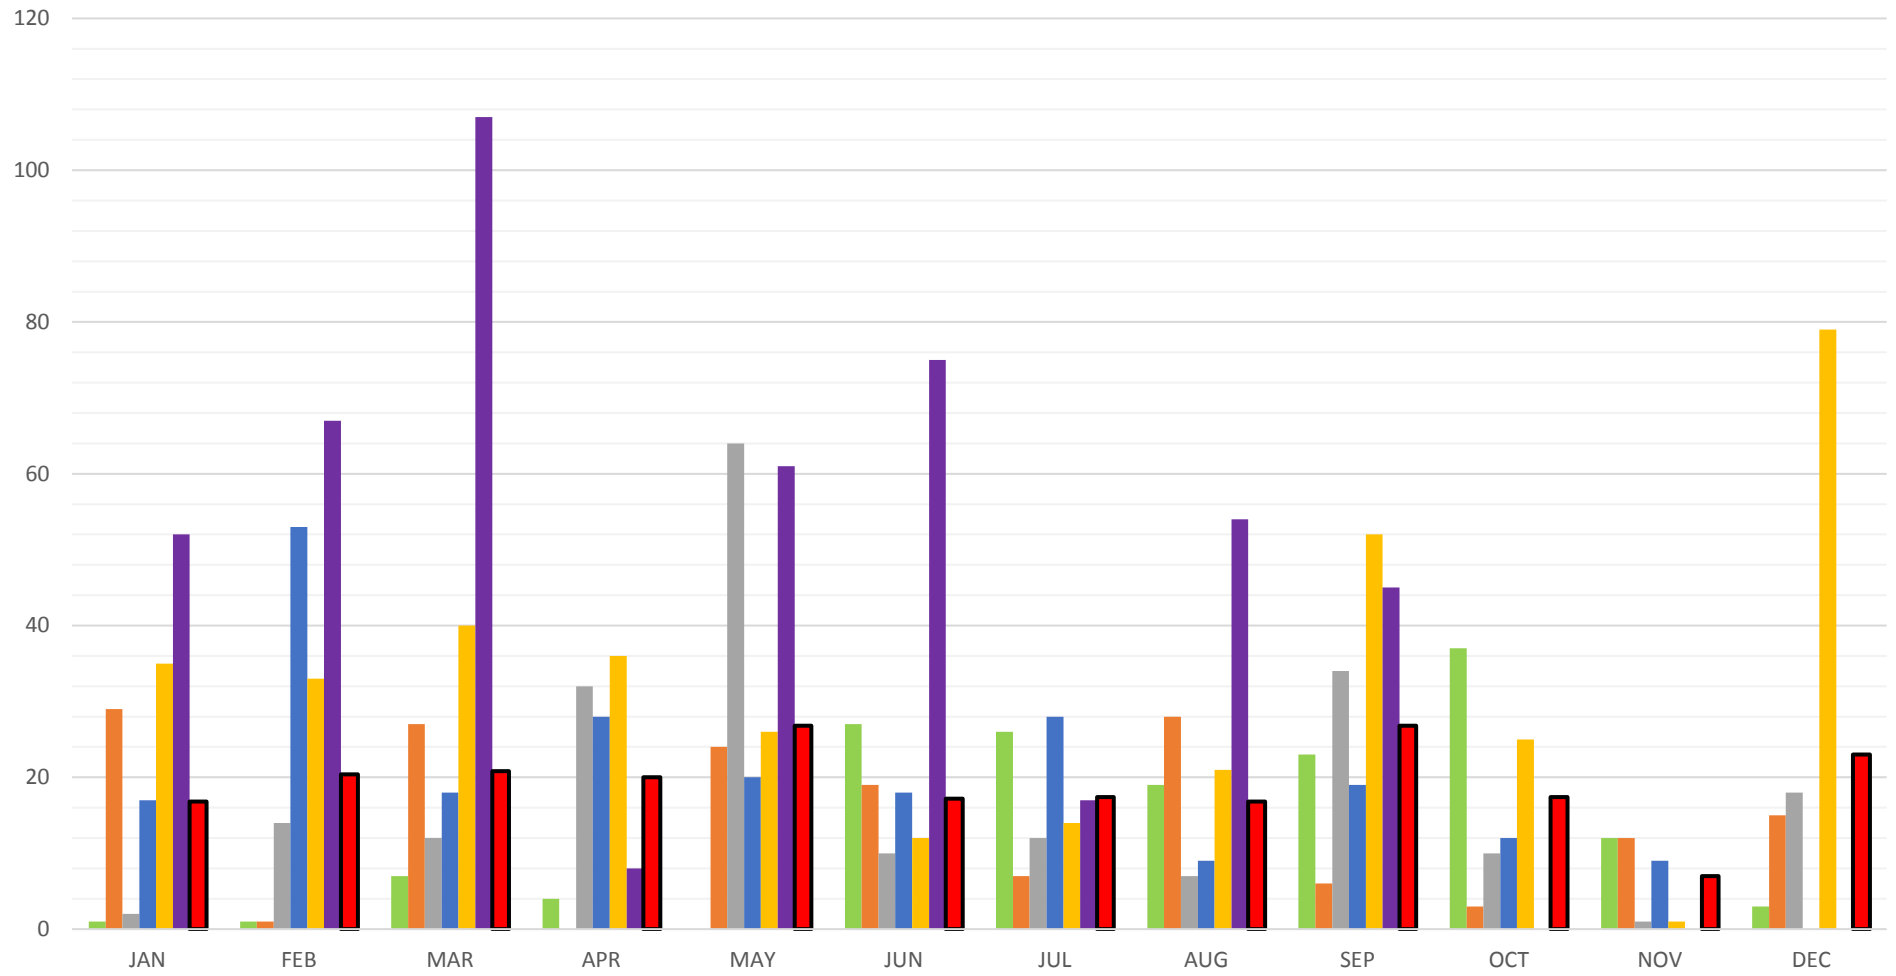

New Home Permits by Month

2012 2013 2014 2015 2016 2017 2012 - 2016 Average

TOTAL: 2,017

2012 - 2017	AVG RBDs
JAN	17
FEB	20
MAR	21
APR	20
MAY	27
JUN	17
JUL	17
AUG	17
SEP	27
OCT	17
NOV	7
DEC	23

2012	RBDs
JAN	1
FEB	1
MAR	7
APR	4
MAY	0
JUN	27
JUL	26
AUG	19
SEP	23
OCT	37
NOV	12
DEC	3
TOTAL	160

2013	RBDs
JAN	29
FEB	1
MAR	27
APR	0
MAY	24
JUN	19
JUL	7
AUG	28
SEP	6
OCT	3
NOV	12
DEC	15
TOTAL	171

2014	RBDs
JAN	2
FEB	14
MAR	12
APR	32
MAY	64
JUN	10
JUL	12
AUG	7
SEP	34
OCT	10
NOV	1
DEC	18
TOTAL	216

2015	RBDs
JAN	17
FEB	53
MAR	18
APR	28
MAY	20
JUN	18
JUL	28
AUG	9
SEP	19
OCT	12
NOV	9
DEC	0
TOTAL	231

2016	RBDs
JAN	35
FEB	33
MAR	40
APR	36
MAY	26
JUN	12
JUL	14
AUG	21
SEP	52
OCT	25
NOV	1
DEC	79
TOTAL	374

2017	RBDs
JAN	52
FEB	67
MAR	107
APR	8
MAY	61
JUN	75
JUL	17
AUG	54
SEP	45
OCT	
NOV	
DEC	
TOTAL	486

2018	RBDs
JAN	
FEB	
MAR	
APR	
MAY	
JUN	
JUL	
AUG	
SEP	
OCT	
NOV	
DEC	
TOTAL	0