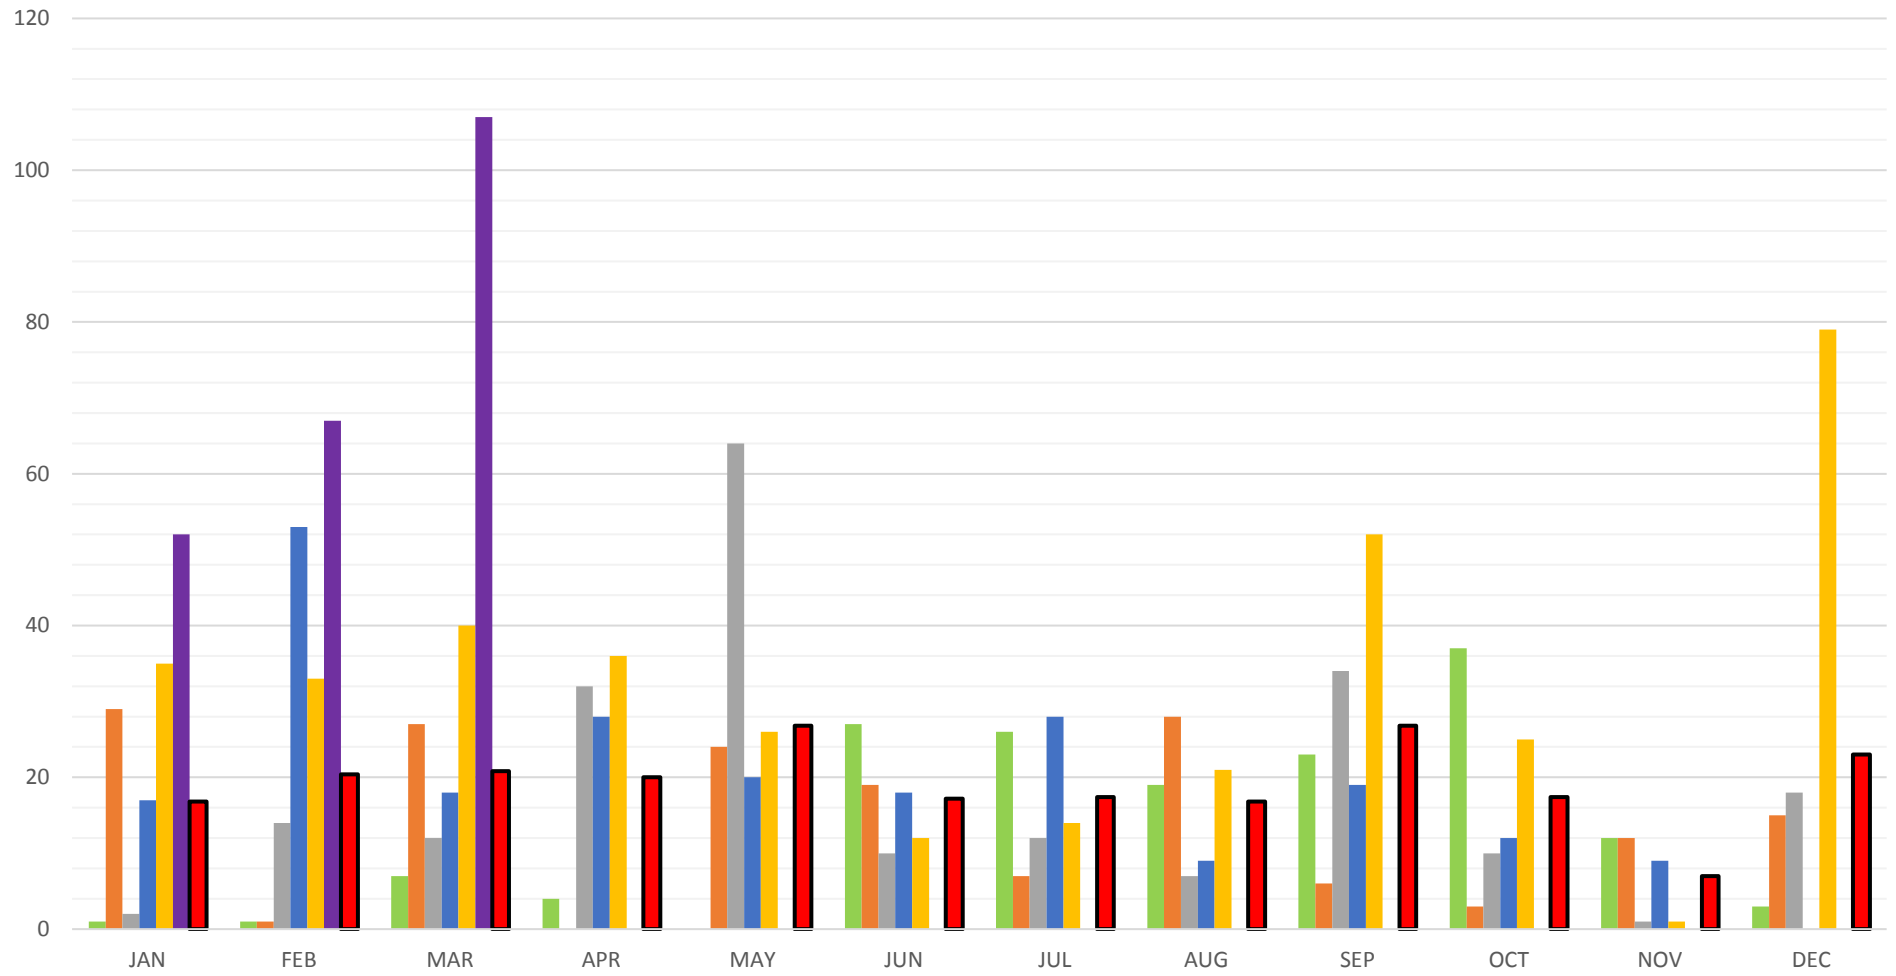

New Home Permits by Month

2012 2013 2014 2015 2016 2017 2012 - 2016 Average

Residential Permits Issued by Calendar Year 2007 - 2017

2012	RBDs
JAN	1
FEB	1
MAR	7
APR	4
MAY	0
JUN	27
JUL	26
AUG	19
SEP	23
OCT	37
NOV	12
DEC	3
TOTAL	160

2013	RBDs
JAN	29
FEB	1
MAR	27
APR	0
MAY	24
JUN	19
JUL	7
AUG	28
SEP	6
OCT	3
NOV	12
DEC	15
TOTAL	171

2014	RBDs
JAN	2
FEB	14
MAR	12
APR	32
MAY	64
JUN	10
JUL	12
AUG	7
SEP	34
OCT	10
NOV	1
DEC	18
TOTAL	216

2015	RBDs
JAN	17
FEB	53
MAR	18
APR	28
MAY	20
JUN	18
JUL	28
AUG	9
SEP	19
OCT	12
NOV	9
DEC	0
TOTAL	231

2016	RBDs
JAN	35
FEB	33
MAR	40
APR	36
MAY	26
JUN	12
JUL	14
AUG	21
SEP	52
OCT	25
NOV	1
DEC	79
TOTAL	374

2017	RBDs
JAN	52
FEB	67
MAR	107
APR	
MAY	
JUN	
JUL	
AUG	
SEP	
OCT	
NOV	
DEC	
TOTAL	226

2018	RBDs
JAN	
FEB	
MAR	
APR	
MAY	
JUN	
JUL	
AUG	
SEP	
OCT	
NOV	
DEC	
TOTAL	0