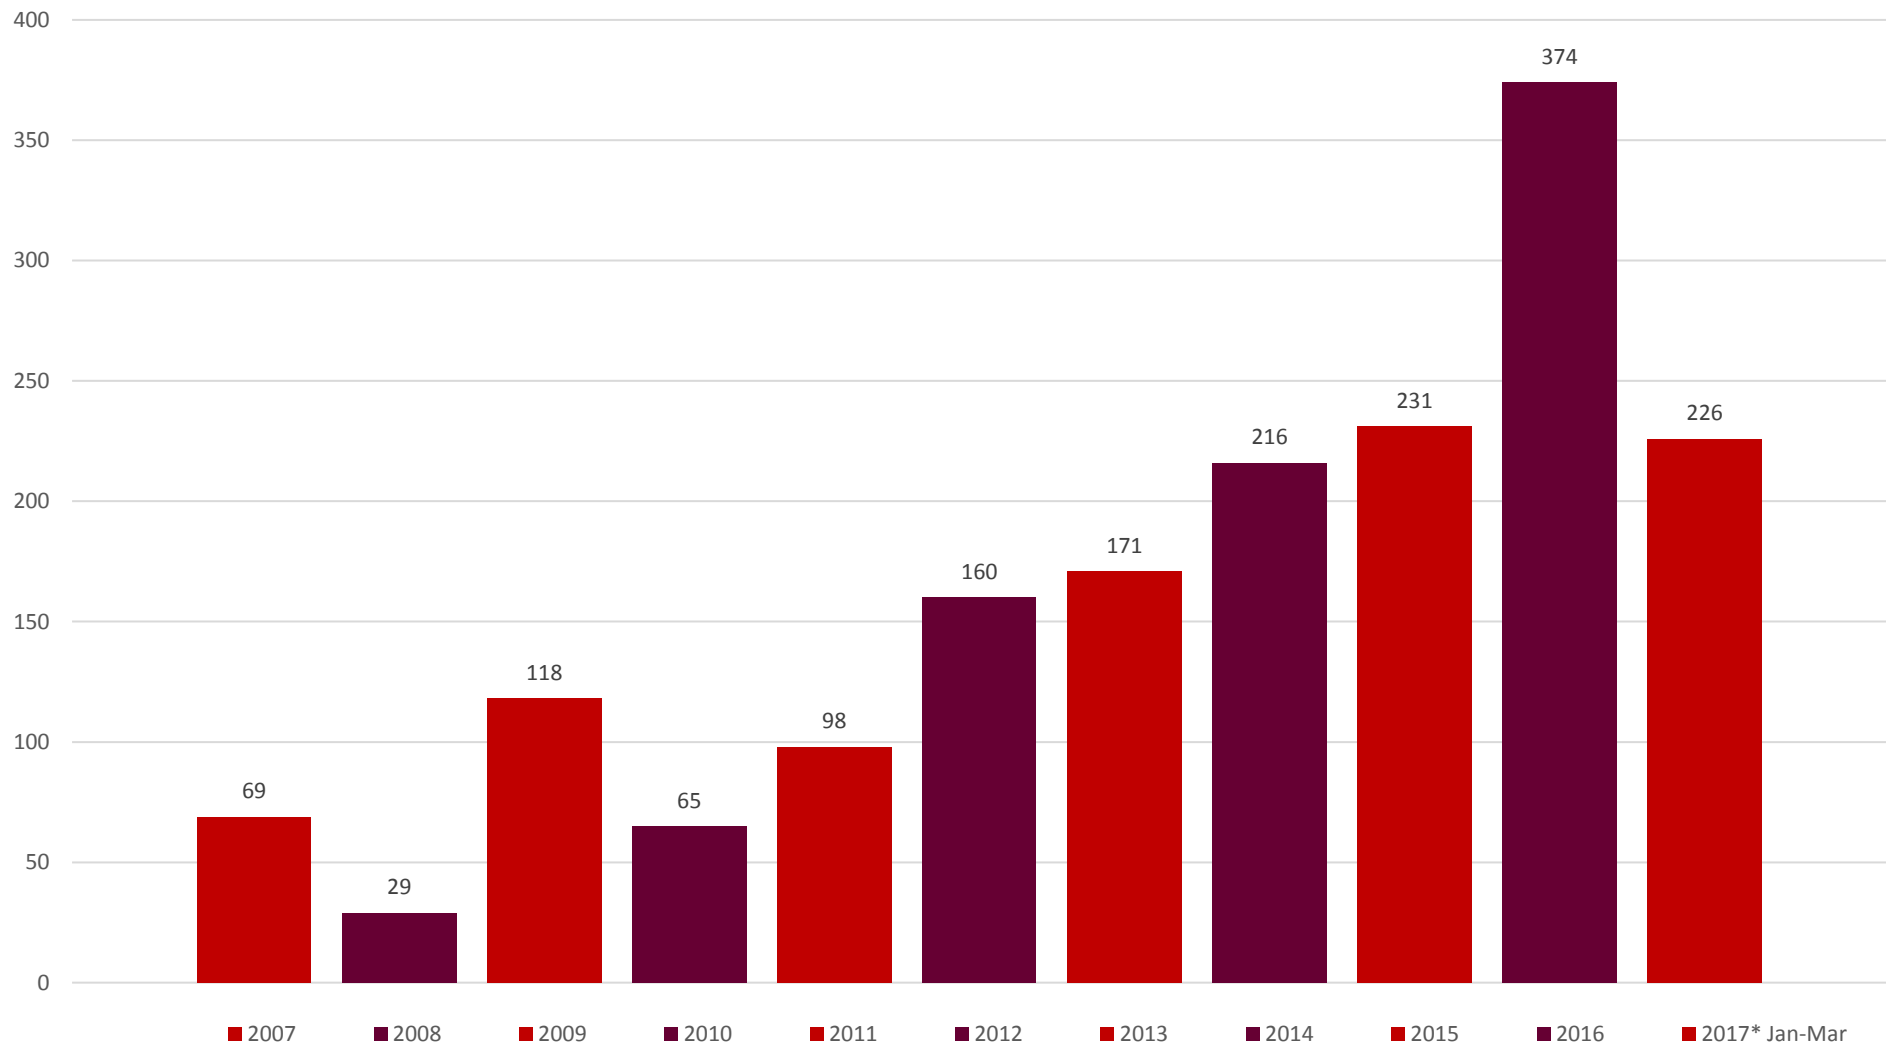

New Home Permits by Month

2012 2013 2014 2015 2016 2017 2012 - 2016 Average

Residential Permits Issued by Calendar Year 2007 - 2017

2012	RBDs
JAN	1
FEB	1
MAR	7
APR	4
MAY	0
JUN	27
JUL	26
AUG	19
SEP	23
OCT	37
NOV	12
DEC	3
TOTAL	160

2013	RBDs
JAN	29
FEB	1
MAR	27
APR	0
MAY	24
JUN	19
JUL	7
AUG	28
SEP	6
OCT	3
NOV	12
DEC	15
TOTAL	171

2014	RBDs
JAN	2
FEB	14
MAR	12
APR	32
MAY	64
JUN	10
JUL	12
AUG	7
SEP	34
OCT	10
NOV	1
DEC	18
TOTAL	216

2015	RBDs
JAN	17
FEB	53
MAR	18
APR	28
MAY	20
JUN	18
JUL	28
AUG	9
SEP	19
OCT	12
NOV	9
DEC	0
TOTAL	231

2016	RBDs
JAN	35
FEB	33
MAR	40
APR	36
MAY	26
JUN	12
JUL	14
AUG	21
SEP	52
OCT	25
NOV	1
DEC	79
TOTAL	374

2017	RBDs
JAN	52
FEB	67
MAR	107
APR	
MAY	
JUN	
JUL	
AUG	
SEP	
OCT	
NOV	
DEC	
TOTAL	226

2018	RBDs
JAN	
FEB	
MAR	
APR	
MAY	
JUN	
JUL	
AUG	
SEP	
OCT	
NOV	
DEC	
TOTAL	0