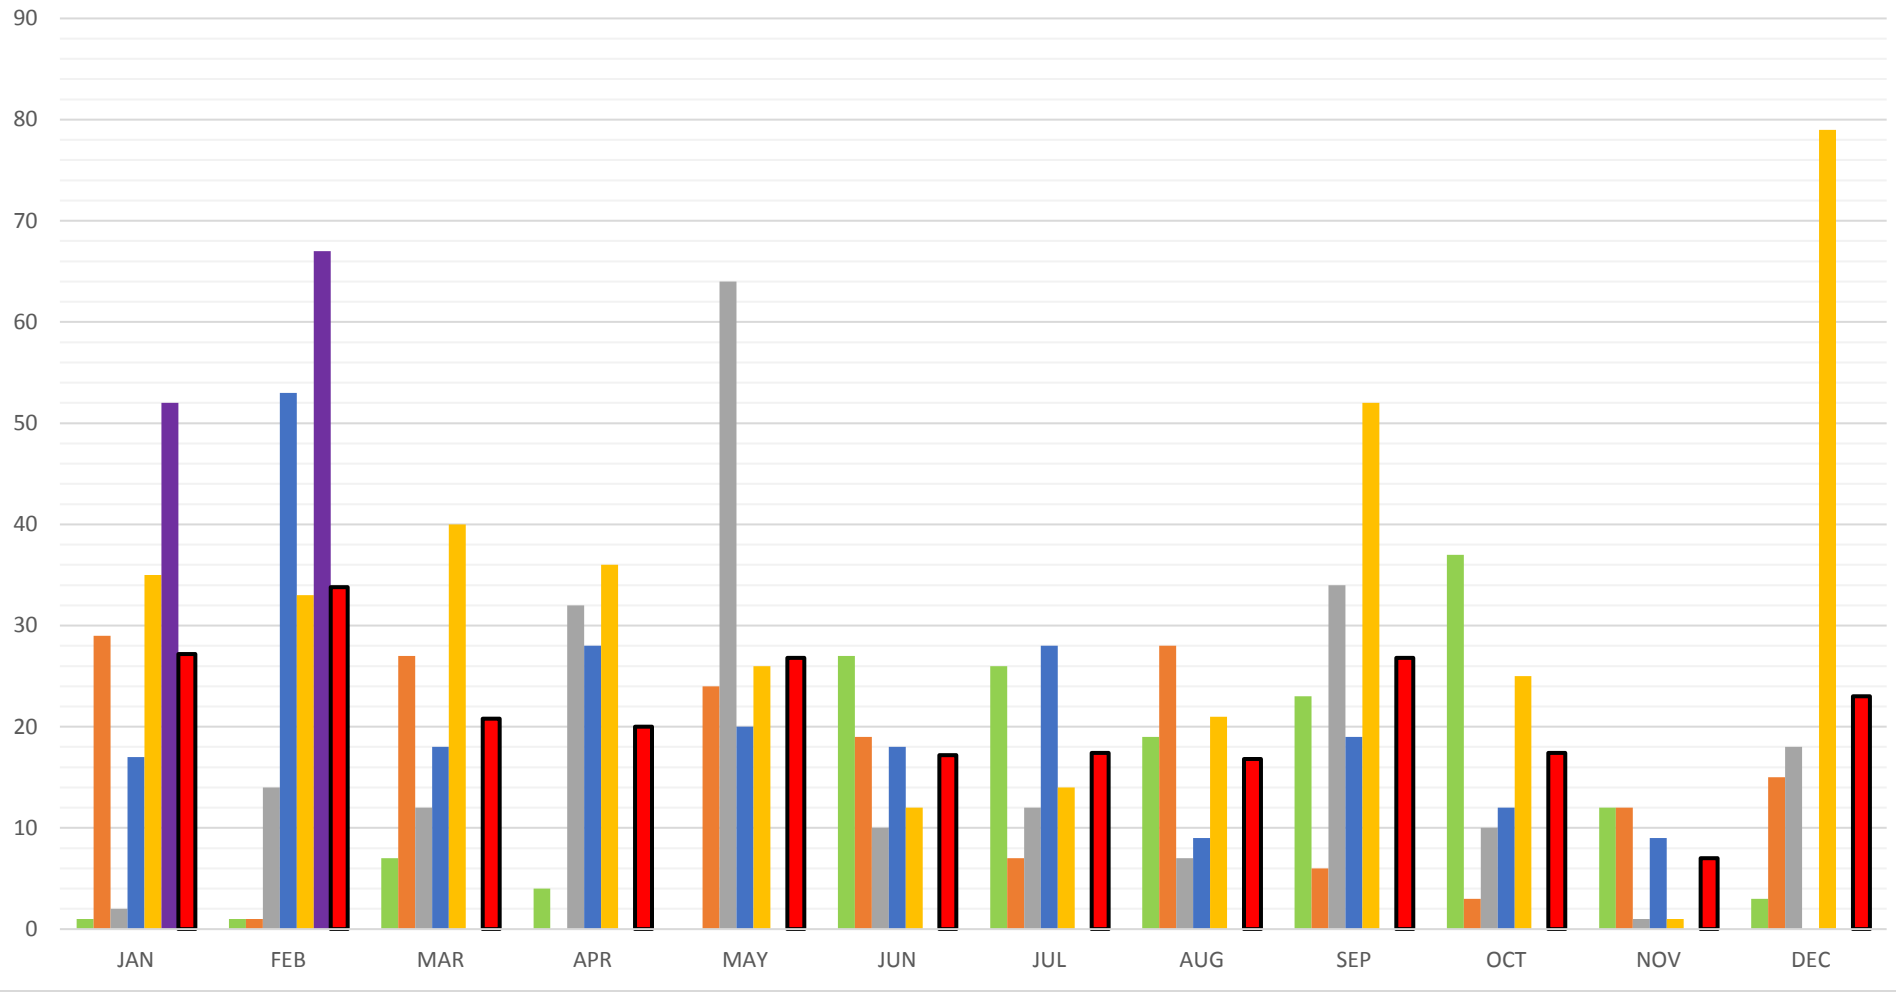

# New Home Permits by Month

2012 2013 2014 2015 2016 2017 2012 - 2016 Average

Residential Permits Issued by Calendar Year 2007 - 2017

2012	RBDs
JAN	1
FEB	1
MAR	7
APR	4
MAY	0
JUN	27
JUL	26
AUG	19
SEP	23
OCT	37
NOV	12
DEC	3
<b>TOTAL</b>	<b>160</b>

2013	RBDs
JAN	29
FEB	1
MAR	27
APR	0
MAY	24
JUN	19
JUL	7
AUG	28
SEP	6
OCT	3
NOV	12
DEC	15
<b>TOTAL</b>	<b>171</b>

2014	RBDs
JAN	2
FEB	14
MAR	12
APR	32
MAY	64
JUN	10
JUL	12
AUG	7
SEP	34
OCT	10
NOV	1
DEC	18
<b>TOTAL</b>	<b>216</b>

2015	RBDs
JAN	17
FEB	53
MAR	18
APR	28
MAY	20
JUN	18
JUL	28
AUG	9
SEP	19
OCT	12
NOV	9
DEC	0
<b>TOTAL</b>	<b>231</b>

2016	RBDs
JAN	35
FEB	33
MAR	40
APR	36
MAY	26
JUN	12
JUL	14
AUG	21
SEP	52
OCT	25
NOV	1
DEC	79
<b>TOTAL</b>	<b>374</b>

2017	RBDs
JAN	52
FEB	67
MAR	
APR	
MAY	
JUN	
JUL	
AUG	
SEP	
OCT	
NOV	
DEC	
<b>TOTAL</b>	<b>119</b>

2018	RBDs
JAN	
FEB	
MAR	
APR	
MAY	
JUN	
JUL	
AUG	
SEP	
OCT	
NOV	
DEC	
<b>TOTAL</b>	<b>0</b>

2019	RBDs
JAN	
FEB	
MAR	
APR	
MAY	
JUN	
JUL	
AUG	
SEP	
OCT	
NOV	
DEC	
<b>TOTAL</b>	<b>0</b>