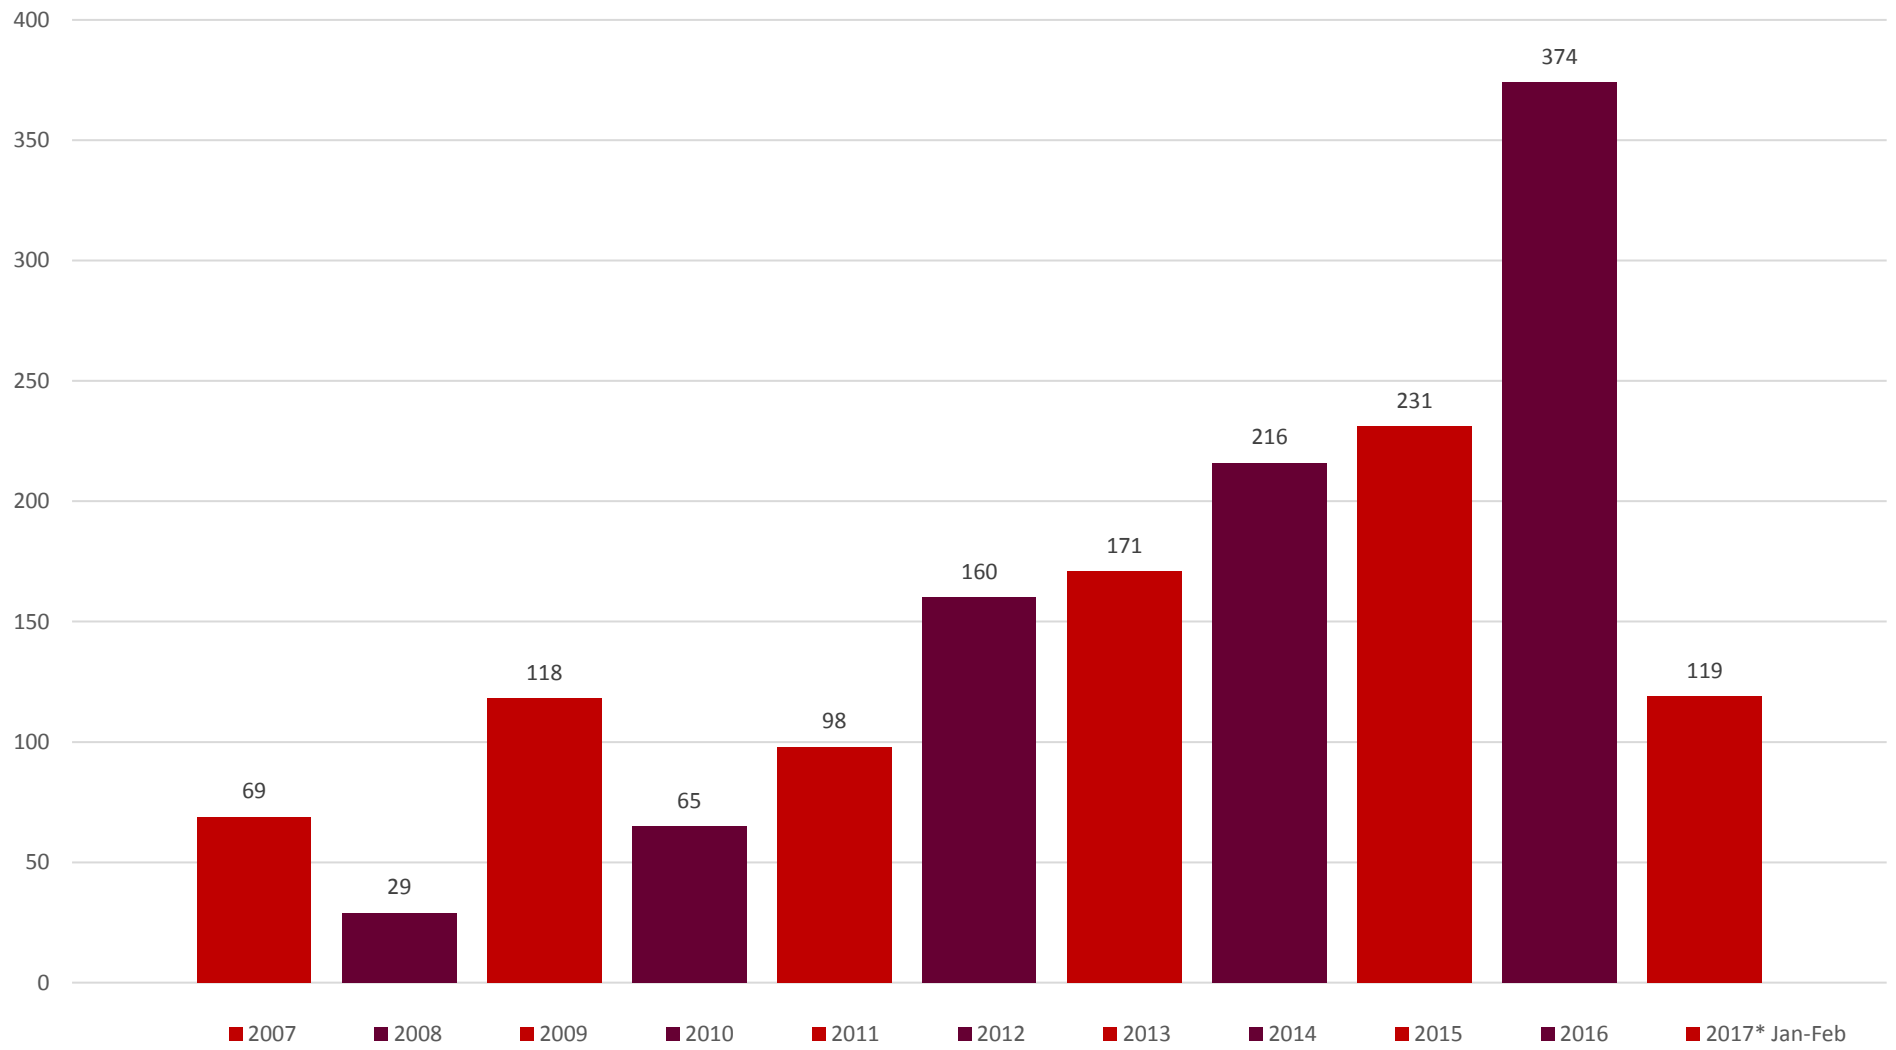

# New Home Permits by Month

2012 2013 2014 2015 2016 2017 2012 - 2016 Average

Residential Permits Issued by Calendar Year 2007 - 2017

2012	RBDs
JAN	1
FEB	1
MAR	7
APR	4
MAY	0
JUN	27
JUL	26
AUG	19
SEP	23
OCT	37
NOV	12
DEC	3
<b>TOTAL</b>	<b>160</b>

2013	RBDs
JAN	29
FEB	1
MAR	27
APR	0
MAY	24
JUN	19
JUL	7
AUG	28
SEP	6
OCT	3
NOV	12
DEC	15
<b>TOTAL</b>	<b>171</b>

2014	RBDs
JAN	2
FEB	14
MAR	12
APR	32
MAY	64
JUN	10
JUL	12
AUG	7
SEP	34
OCT	10
NOV	1
DEC	18
<b>TOTAL</b>	<b>216</b>

2015	RBDs
JAN	17
FEB	53
MAR	18
APR	28
MAY	20
JUN	18
JUL	28
AUG	9
SEP	19
OCT	12
NOV	9
DEC	0
<b>TOTAL</b>	<b>231</b>

2016	RBDs
JAN	35
FEB	33
MAR	40
APR	36
MAY	26
JUN	12
JUL	14
AUG	21
SEP	52
OCT	25
NOV	1
DEC	79
<b>TOTAL</b>	<b>374</b>

2017	RBDs
JAN	52
FEB	67
MAR	
APR	
MAY	
JUN	
JUL	
AUG	
SEP	
OCT	
NOV	
DEC	
<b>TOTAL</b>	<b>119</b>

2018	RBDs
JAN	
FEB	
MAR	
APR	
MAY	
JUN	
JUL	
AUG	
SEP	
OCT	
NOV	
DEC	
<b>TOTAL</b>	<b>0</b>

2019	RBDs
JAN	
FEB	
MAR	
APR	
MAY	
JUN	
JUL	
AUG	
SEP	
OCT	
NOV	
DEC	
<b>TOTAL</b>	<b>0</b>