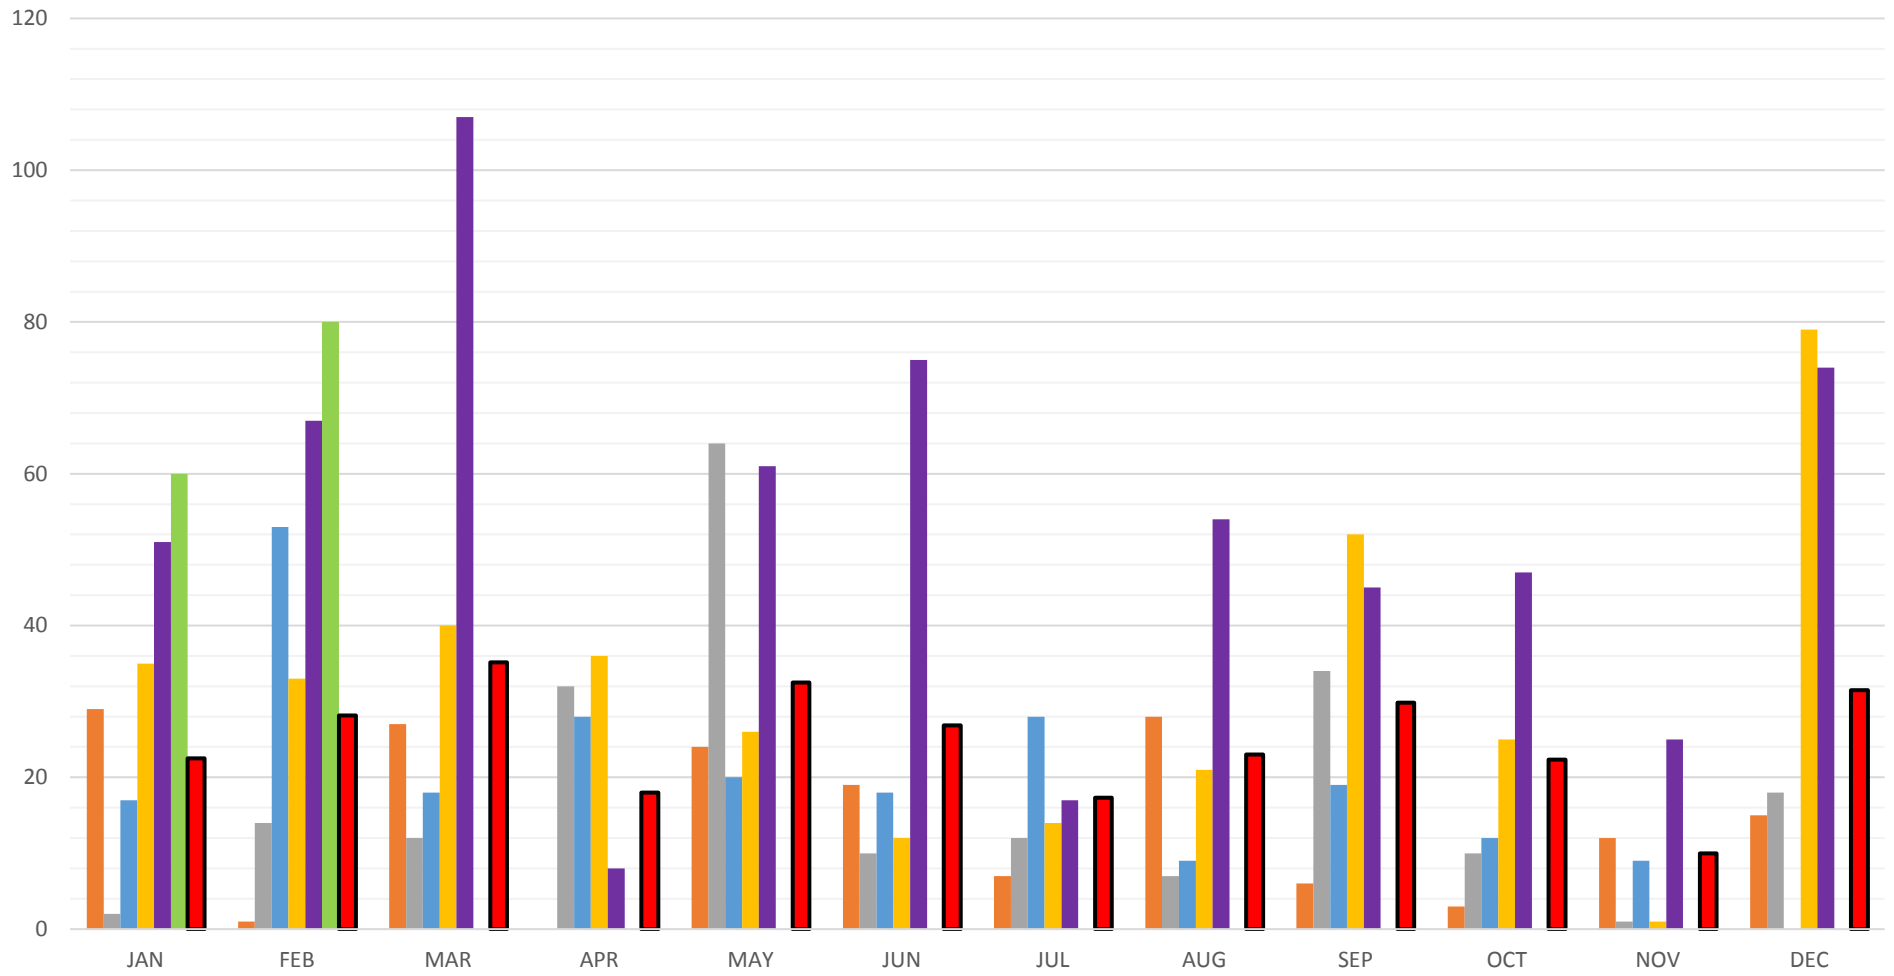

New Home Permits by Month

2013 2014 2015 2016 2017 2018 2012 - 2017 Average

New Home Permits Issued by Calendar Year 2007 - 2018

TOTAL 2,302

2012 - 2017	AVG RBDs
JAN	23
FEB	28
MAR	35
APR	18
MAY	33
JUN	27
JUL	17
AUG	23
SEP	30
OCT	22
NOV	10
DEC	32

2012	RBDs
JAN	1
FEB	1
MAR	7
APR	4
MAY	0
JUN	27
JUL	26
AUG	19
SEP	23
OCT	37
NOV	12
DEC	3
TOTAL	160

2013	RBDs
JAN	29
FEB	1
MAR	27
APR	0
MAY	24
JUN	19
JUL	7
AUG	28
SEP	6
OCT	3
NOV	12
DEC	15
TOTAL	171

2014	RBDs
JAN	2
FEB	14
MAR	12
APR	32
MAY	64
JUN	10
JUL	12
AUG	7
SEP	34
OCT	10
NOV	1
DEC	18
TOTAL	216

2015	RBDs
JAN	17
FEB	53
MAR	18
APR	28
MAY	20
JUN	18
JUL	28
AUG	9
SEP	19
OCT	12
NOV	9
DEC	0
TOTAL	231

2016	RBDs
JAN	35
FEB	33
MAR	40
APR	36
MAY	26
JUN	12
JUL	14
AUG	21
SEP	52
OCT	25
NOV	1
DEC	79
TOTAL	374

2017	RBDs
JAN	51
FEB	67
MAR	107
APR	8
MAY	61
JUN	75
JUL	17
AUG	54
SEP	45
OCT	47
NOV	25
DEC	74
TOTAL	631

2018	RBDs
JAN	60
FEB	80
MAR	
APR	
MAY	
JUN	
JUL	
AUG	
SEP	
OCT	
NOV	
DEC	
TOTAL	140