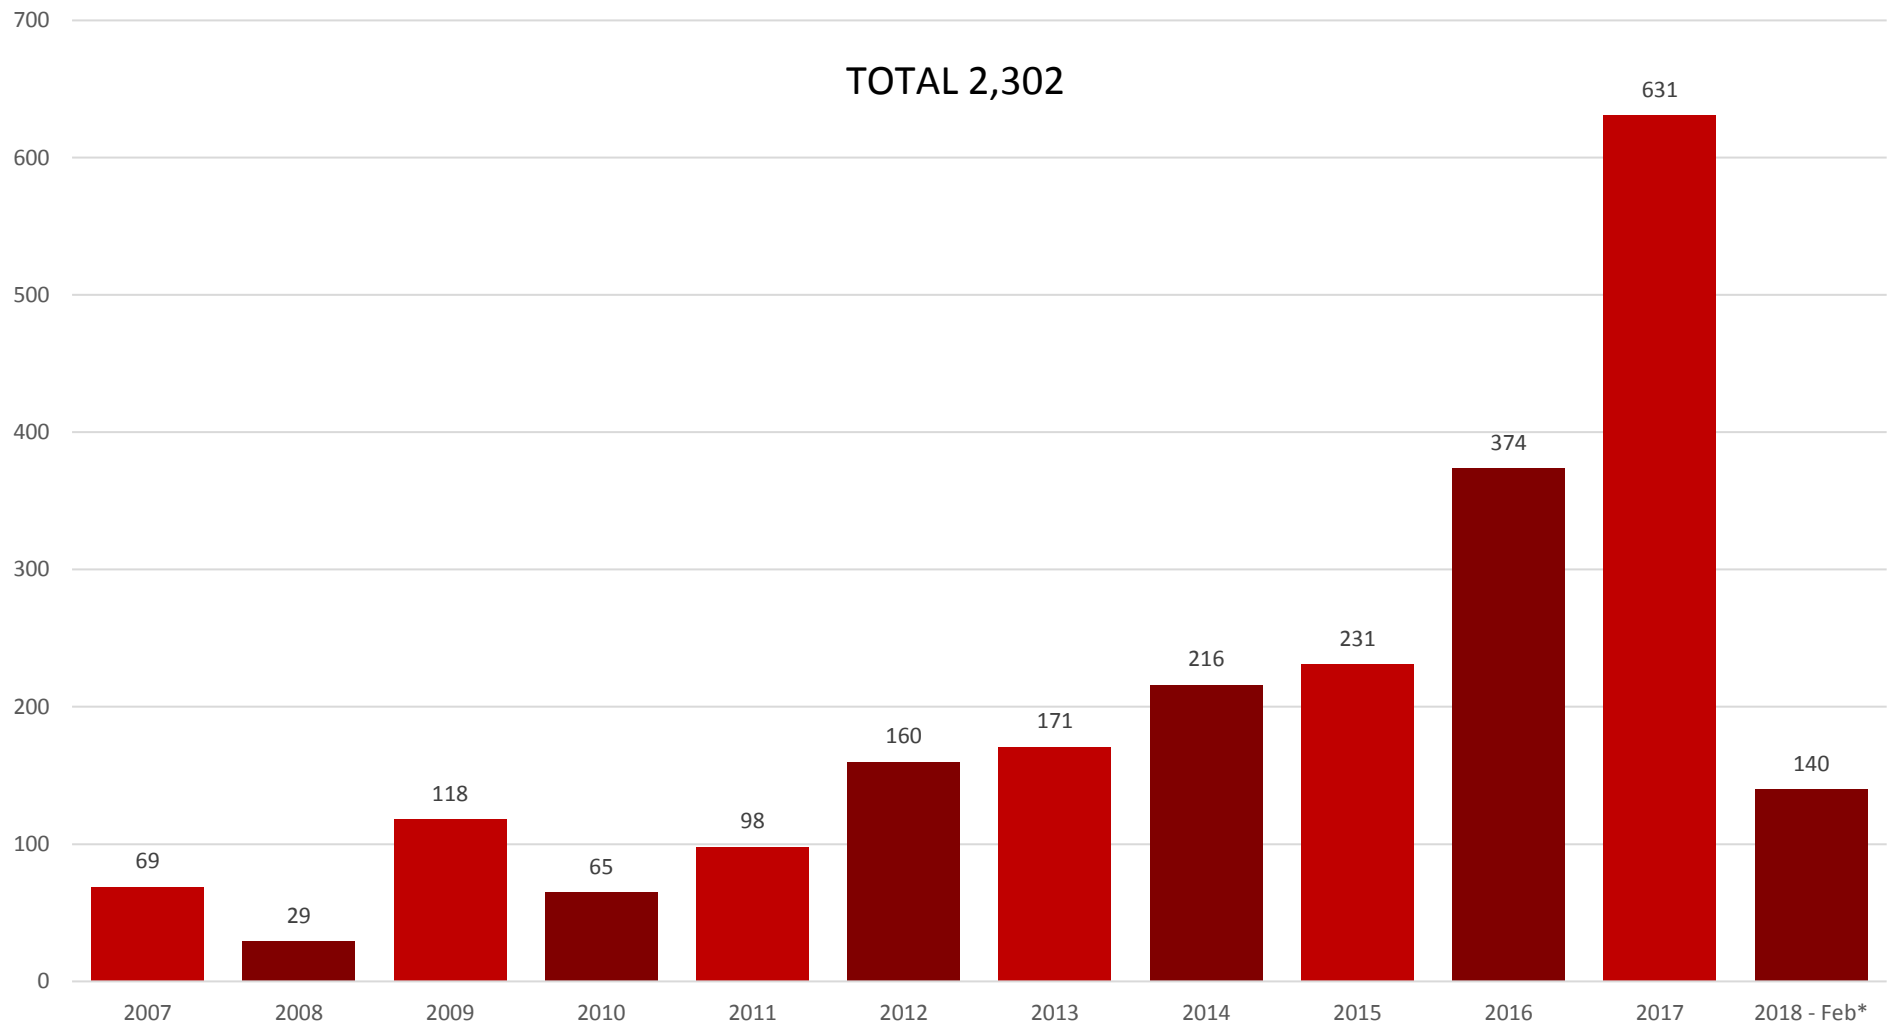

New Home Permits by Month

2013 2014 2015 2016 2017 2018 2012 - 2017 Average

New Home Permits Issued by Calendar Year 2007 - 2018

TOTAL 2,302

2012 - 2017	AVG RBDs
JAN	23
FEB	28
MAR	35
APR	18
MAY	33
JUN	27
JUL	17
AUG	23
SEP	30
OCT	22
NOV	10
DEC	32

2012	RBDs
JAN	1
FEB	1
MAR	7
APR	4
MAY	0
JUN	27
JUL	26
AUG	19
SEP	23
OCT	37
NOV	12
DEC	3
TOTAL	160

2013	RBDs
JAN	29
FEB	1
MAR	27
APR	0
MAY	24
JUN	19
JUL	7
AUG	28
SEP	6
OCT	3
NOV	12
DEC	15
TOTAL	171

2014	RBDs
JAN	2
FEB	14
MAR	12
APR	32
MAY	64
JUN	10
JUL	12
AUG	7
SEP	34
OCT	10
NOV	1
DEC	18
TOTAL	216

2015	RBDs
JAN	17
FEB	53
MAR	18
APR	28
MAY	20
JUN	18
JUL	28
AUG	9
SEP	19
OCT	12
NOV	9
DEC	0
TOTAL	231

2016	RBDs
JAN	35
FEB	33
MAR	40
APR	36
MAY	26
JUN	12
JUL	14
AUG	21
SEP	52
OCT	25
NOV	1
DEC	79
TOTAL	374

2017	RBDs
JAN	51
FEB	67
MAR	107
APR	8
MAY	61
JUN	75
JUL	17
AUG	54
SEP	45
OCT	47
NOV	25
DEC	74
TOTAL	631

2018	RBDs
JAN	60
FEB	80
MAR	
APR	
MAY	
JUN	
JUL	
AUG	
SEP	
OCT	
NOV	
DEC	
TOTAL	140